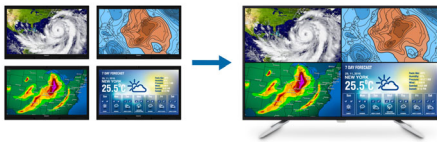

MultiView technology for 4K

Philips MultiView feature on this expansive 4K UHD display enables you to have up to four systems each shown in Full HD on one screen. You can use the Picture-by-Picture (PbP) for monitoring four systems on one screen for control rooms or security. Or for multiple devices like two notebooks side-by-side simultaneously, making collaboration more productive. Or Picture-in-Picture mode (PiP) watching a live football feed from your set-top box, while working on your PC.