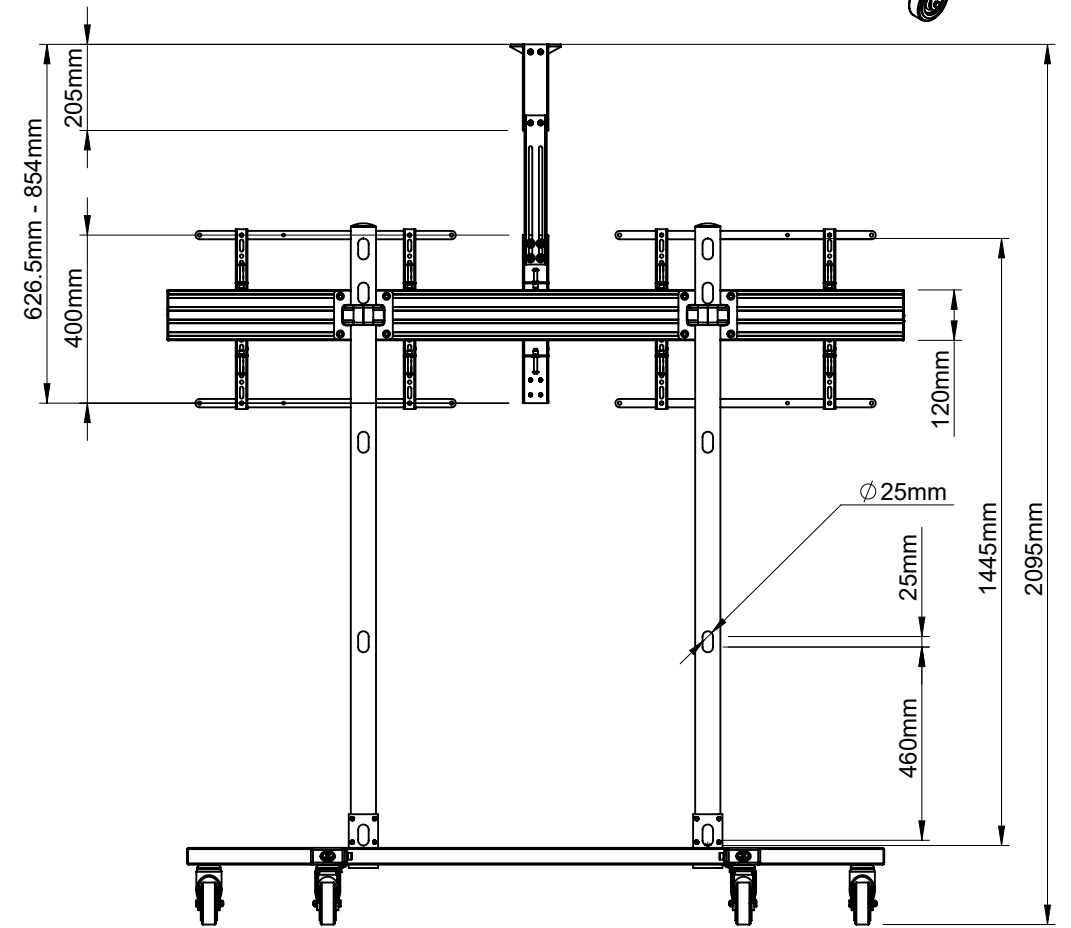

THE INFORMATION CONTAINED IN THIS DRAWING IS THE SOLE PROPERTY OF B-TECH INTERNATIONAL DESIGN AND MANUFACTURING LIMITED, ANY REPRODUCTION IN PART OR WHOLE WITHOUT THE WRITTEN PERMISSION OF B-TECH INTERNATIONAL DESIGN AND MANUFACTURING LIMITED IS PROHIBITED.

B-Tech International Design and Manufacturing Limited makes no representation or warranties, express or implied, with respect to the reuse of the data provided herewith, regardless of its format or the means of its transmission. B-Tech International Design and Manufacturing Limited makes every effort to provide accurate information, however there is no guarantee or representation to the user as to the accuracy, currency, suitability or reliability of this data. The user assumes all risks associated with its use. B-Tech International Design and Manufacturing Limited assumes no responsibility for actual or consequential damage incurred as a result of any user's reliance on this data.

B-Tech International Design and Manufacturing Limited		B-Tech No: BT8512
Part of the B-Tech International Group of Companies		Version: V1.1
UNLESS OTHERWISE SPECIFIED DIMENSIONS ARE IN MILLIMETERS	Size: A3	Title: Universal Twin Screen VC Trolley with Webcam Shelf
	Scale: 1:15	Revision: 0.0
Sheet: 1 of 1	Date: 8/10/2017	File Name: BTD-BT8512-R0.0