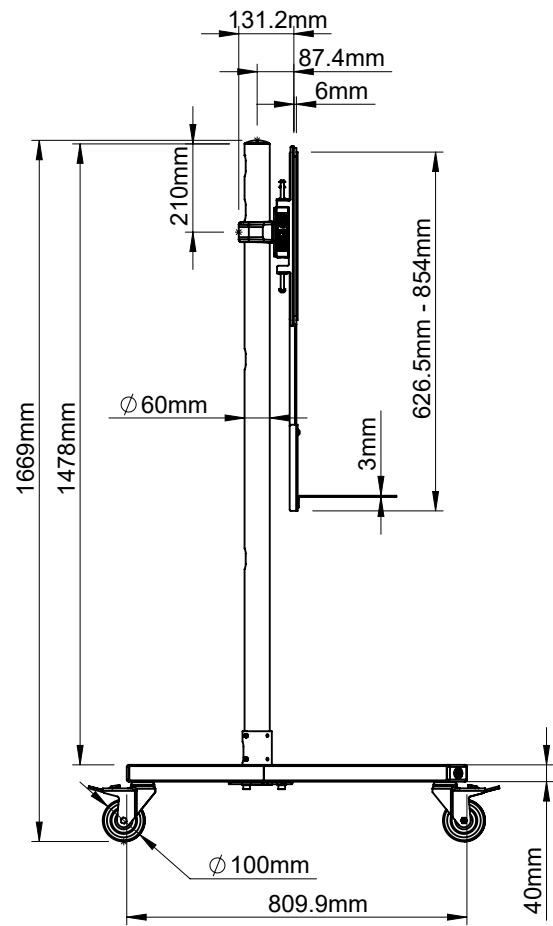

THE INFORMATION CONTAINED IN THIS DRAWING IS THE SOLE PROPERTY OF B-TECH INTERNATIONAL DESIGN AND MANUFACTURING LIMITED, ANY REPRODUCTION IN PART OR WHOLE WITHOUT THE WRITTEN PERMISSION OF B-TECH INTERNATIONAL DESIGN AND MANUFACTURING LIMITED IS PROHIBITED.

B-Tech International Design and Manufacturing Limited makes no representation or warranties, express or implied, with respect to the reuse of the data provided herewith, regardless of its format or the means of its transmission. B-Tech International Design and Manufacturing Limited makes every effort to provide accurate information, however there is no guarantee or representation to the user as to the accuracy, currency, suitability or reliability of this data. The user assumes all risks associated with its use. B-Tech International Design and Manufacturing Limited assumes no responsibility for actual or consequential damage incurred as a result of any user's reliance on this data.

B-Tech International Design and Manufacturing Limited		B-Tech No: BT8512
Part of the B-Tech International Group of Companies		Version: V1.1
UNLESS OTHERWISE SPECIFIED DIMENSIONS ARE IN MILLIMETERS	Size: A3	Title: Universal Twin Screen VC Trolley with Webcam Shelf
	Scale: 1:15	Revision: 0.0
Sheet: 1 of 1	Date: 8/10/2017	File Name: BTD-BT8512-R0.0