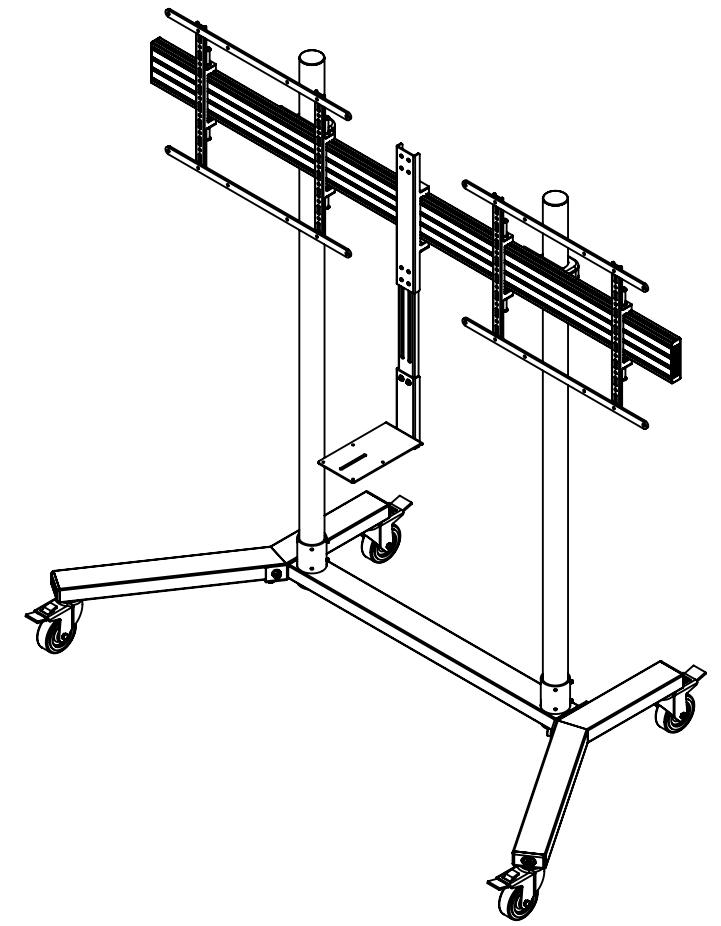

THE INFORMATION CONTAINED IN THIS DRAWING IS THE SOLE PROPERTY OF B-TECH INTERNATIONAL DESIGN AND MANUFACTURING LIMITED, ANY REPRODUCTION IN PART OR WHOLE WITHOUT THE WRITTEN PERMISSION OF B-TECH INTERNATIONAL DESIGN AND MANUFACTURING LIMITED IS PROHIBITED.

B-Tech International Design and Manufacturing Limited makes no representation or warranties, express or implied, with respect to the reuse of the data provided herewith, regardless of its format or the means of its transmission. B-Tech International Design and Manufacturing Limited makes every effort to provide accurate information, however there is no guarantee or representation to the user as to the accuracy, currency, suitability or reliability of this data. The user assumes all risks associated with its use. B-Tech International Design and Manufacturing Limited assumes no responsibility for actual or consequential damage incurred as a result of any user's reliance on this data.

B-Tech International Design and Manufacturing Limited		B-Tech No: BT8512
Part of the B-Tech International Group of Companies		Version: V1.1
UNLESS OTHERWISE SPECIFIED DIMENSIONS ARE IN MILLIMETERS	Size: A3	Title: Universal Twin Screen VC Trolley with Webcam Shelf
	Scale: 1:15	Revision: 0.0
Sheet: 1 of 1	Date: 8/10/2017	File Name: BTD-BT8512-R0.0