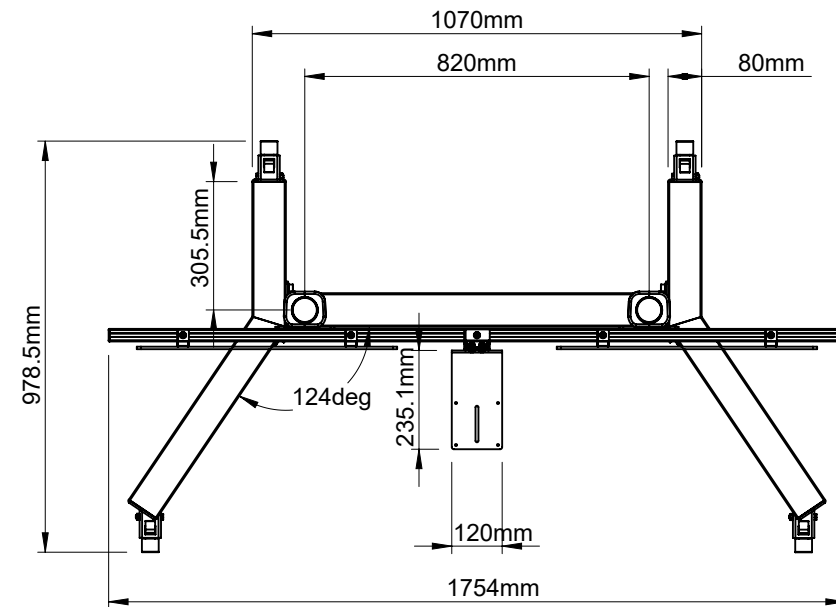

THE INFORMATION CONTAINED IN THIS DRAWING IS THE SOLE PROPERTY OF B-TECH INTERNATIONAL DESIGN AND MANUFACTURING LIMITED, ANY REPRODUCTION IN PART OR WHOLE WITHOUT THE WRITTEN PERMISSION OF B-TECH INTERNATIONAL DESIGN AND MANUFACTURING LIMITED IS PROHIBITED.

B-Tech International Design and Manufacturing Limited makes no representation or warranties, express or implied, with respect to the reuse of the data provided herewith, regardless of its format or the means of its transmission. B-Tech International Design and Manufacturing Limited makes every effort to provide accurate information, however there is no guarantee or representation to the user as to the accuracy, currency, suitability or reliability of this data. The user assumes all risks associated with its use. B-Tech International Design and Manufacturing Limited assumes no responsibility for actual or consequential damage incurred as a result of any user's reliance on this data.

B-Tech International Design and Manufacturing Limited		B-Tech No: BT8512
Part of the B-Tech International Group of Companies		Version: V1.1
UNLESS OTHERWISE SPECIFIED DIMENSIONS ARE IN MILLIMETERS	Size: A3	Title: Universal Twin Screen VC Trolley with Webcam Shelf
	Scale: 1:15	Revision: 0.0
Sheet: 1 of 1	Date: 8/10/2017	File Name: BTD-BT8512-R0.0