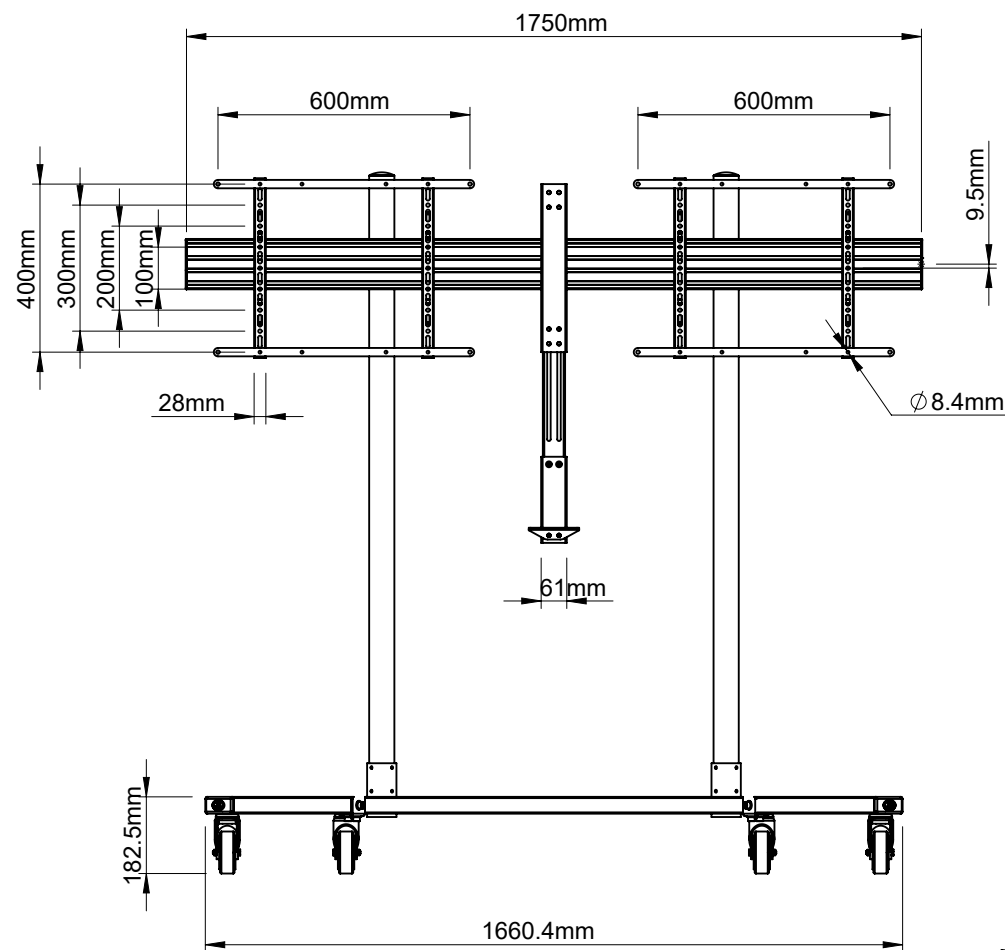

THE INFORMATION CONTAINED IN THIS DRAWING IS THE SOLE PROPERTY OF B-TECH INTERNATIONAL DESIGN AND MANUFACTURING LIMITED, ANY REPRODUCTION IN PART OR WHOLE WITHOUT THE WRITTEN PERMISSION OF B-TECH INTERNATIONAL DESIGN AND MANUFACTURING LIMITED IS PROHIBITED.

B-Tech International Design and Manufacturing Limited makes no representation or warranties, express or implied, with respect to the reuse of the data provided herewith, regardless of its format or the means of its transmission. B-Tech International Design and Manufacturing Limited makes every effort to provide accurate information, however there is no guarantee or representation to the user as to the accuracy, currency, suitability or reliability of this data. The user assumes all risks associated with its use. B-Tech International Design and Manufacturing Limited assumes no responsibility for actual or consequential damage incurred as a result of any user's reliance on this data.

B-Tech International Design and Manufacturing Limited		B-Tech No: BT8512
Part of the B-Tech International Group of Companies		Version: V1.1
UNLESS OTHERWISE SPECIFIED DIMENSIONS ARE IN MILLIMETERS	Size: A3	Title: Universal Twin Screen VC Trolley with Webcam Shelf
	Scale: 1:15	Revision: 0.0
Sheet: 1 of 1	Date: 8/10/2017	File Name: BTD-BT8512-R0.0