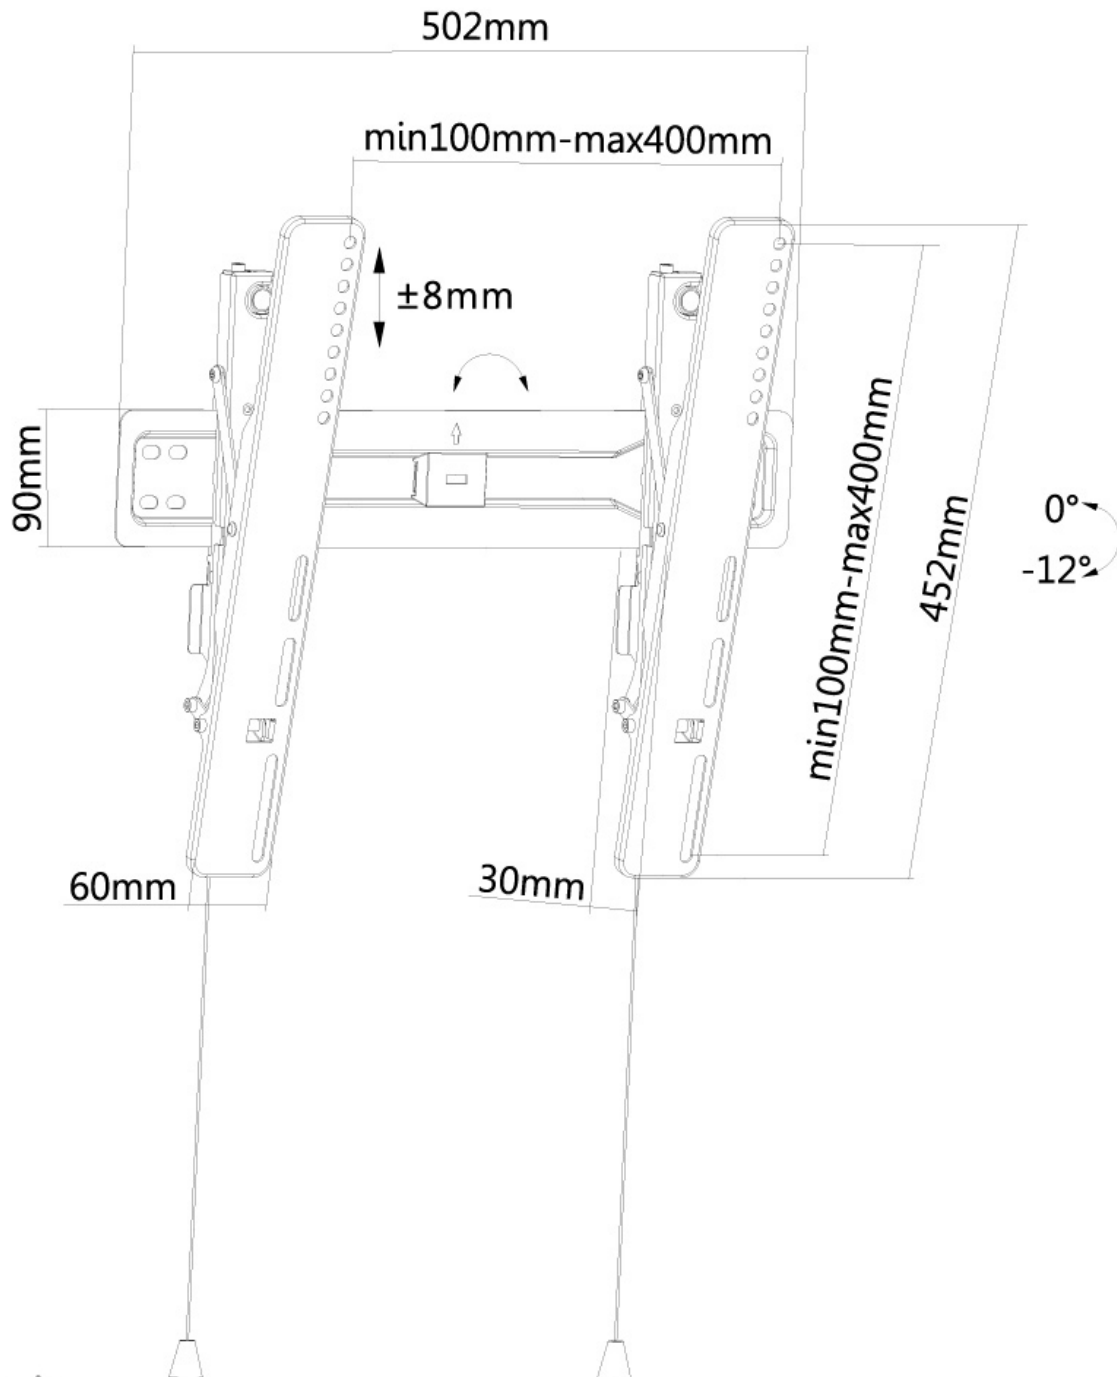

LED-W450BLACK

NEOMOUNTS TV WALL MOUNT

Neomounts