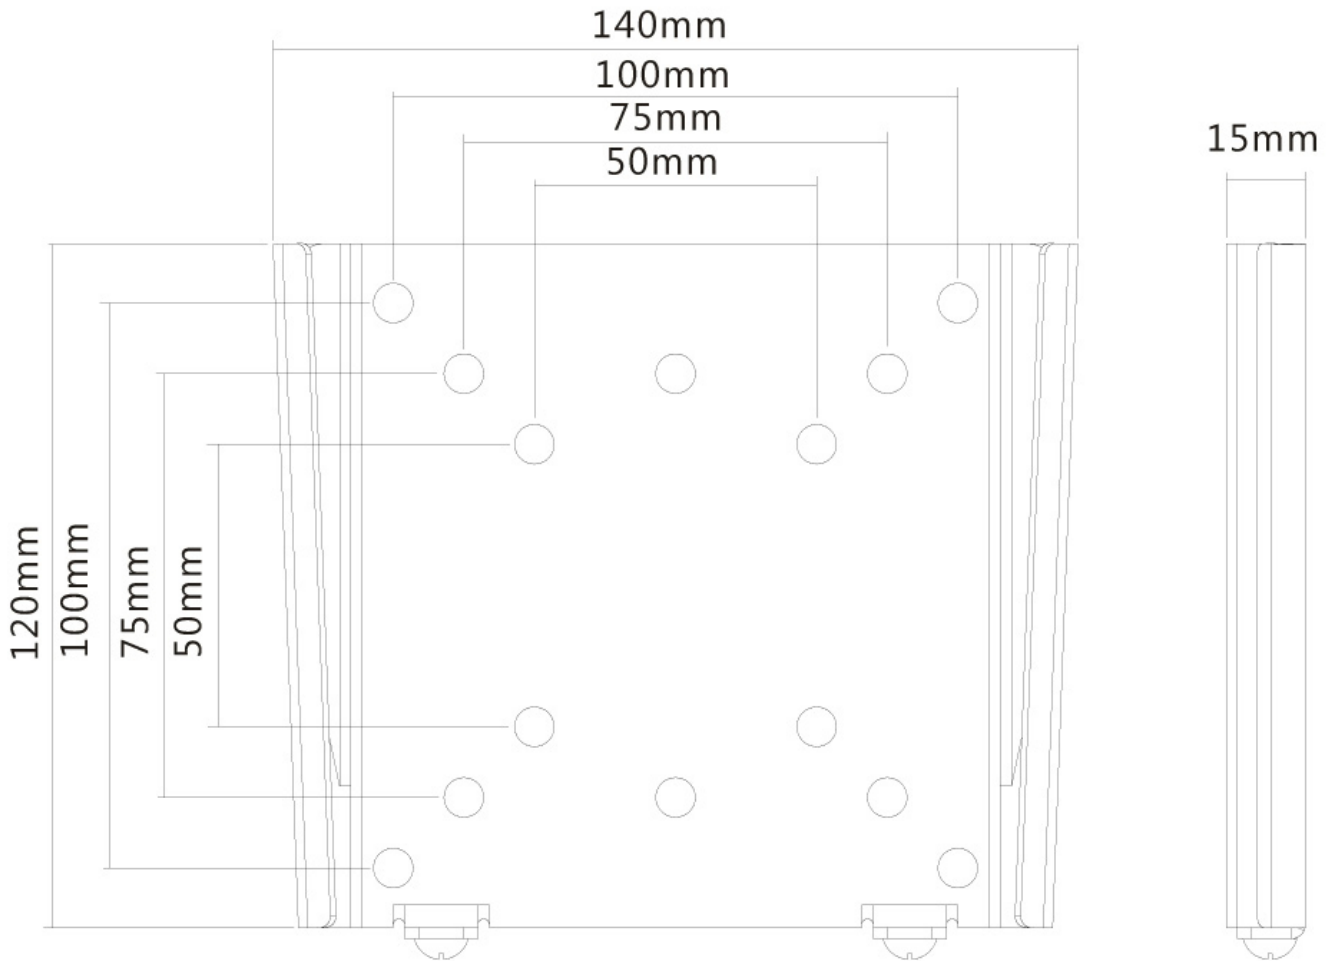

FPMA-W25BLACK

NEOMOUNTS FPMA-W25BLACK MONITOR/TV
MOUNT WALL 10-30" - ULTRA-FLAT

Neomounts