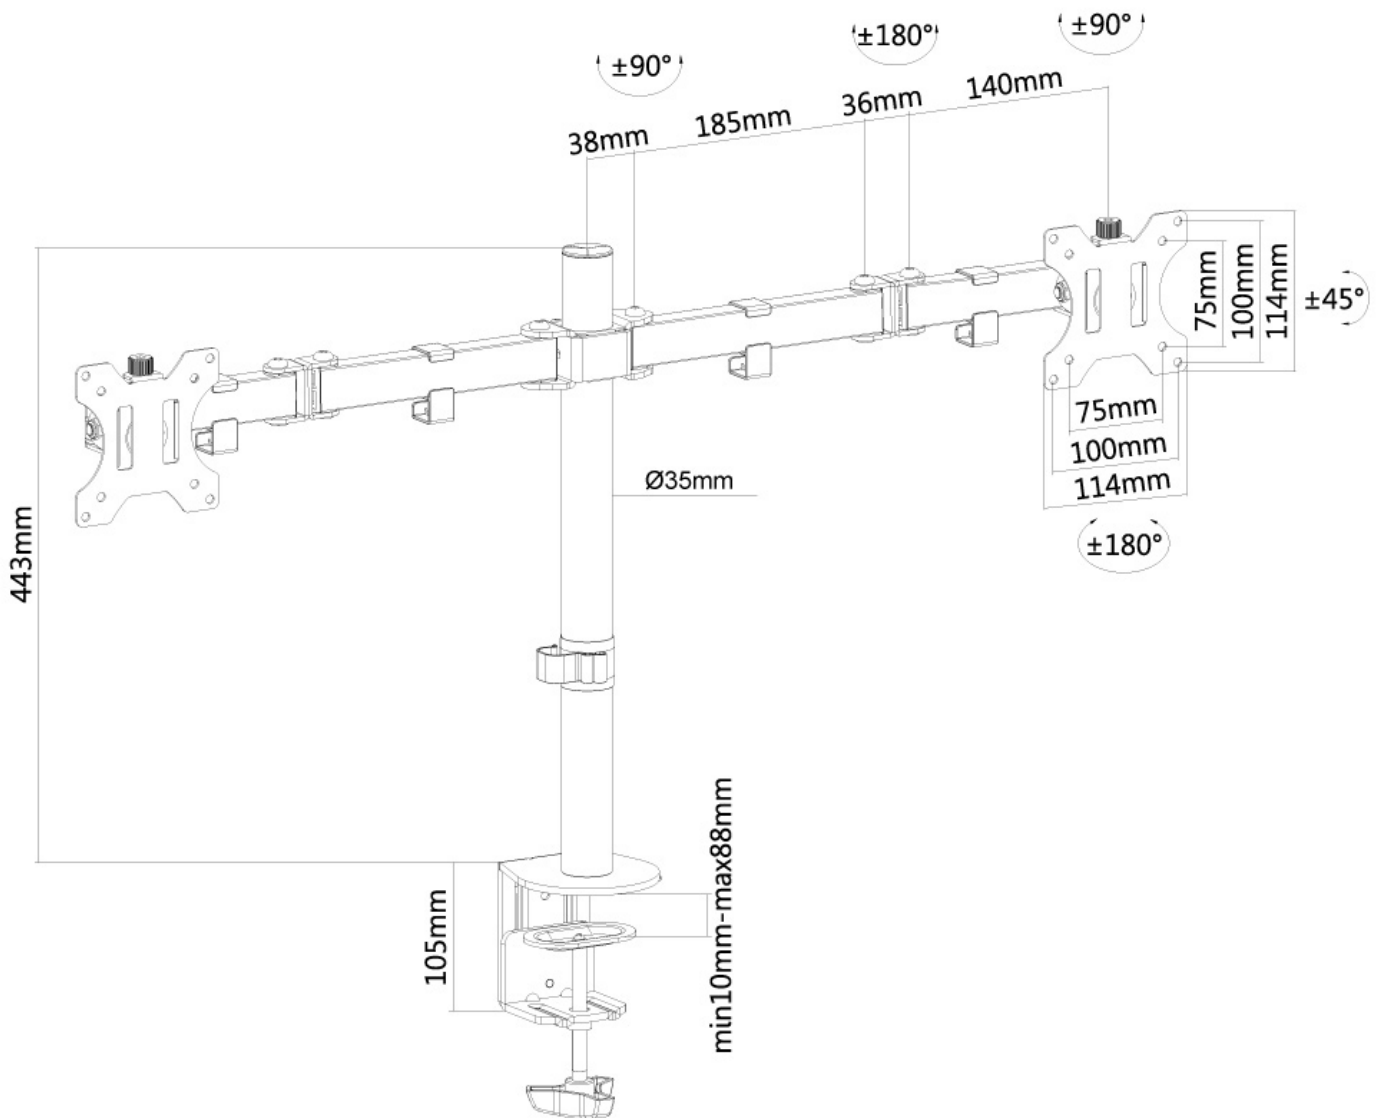

FPMA-D550DBLACK

NEOMOUNTS FPMA-D550DBLACK MONITOR ARM
10-32"

Neomounts