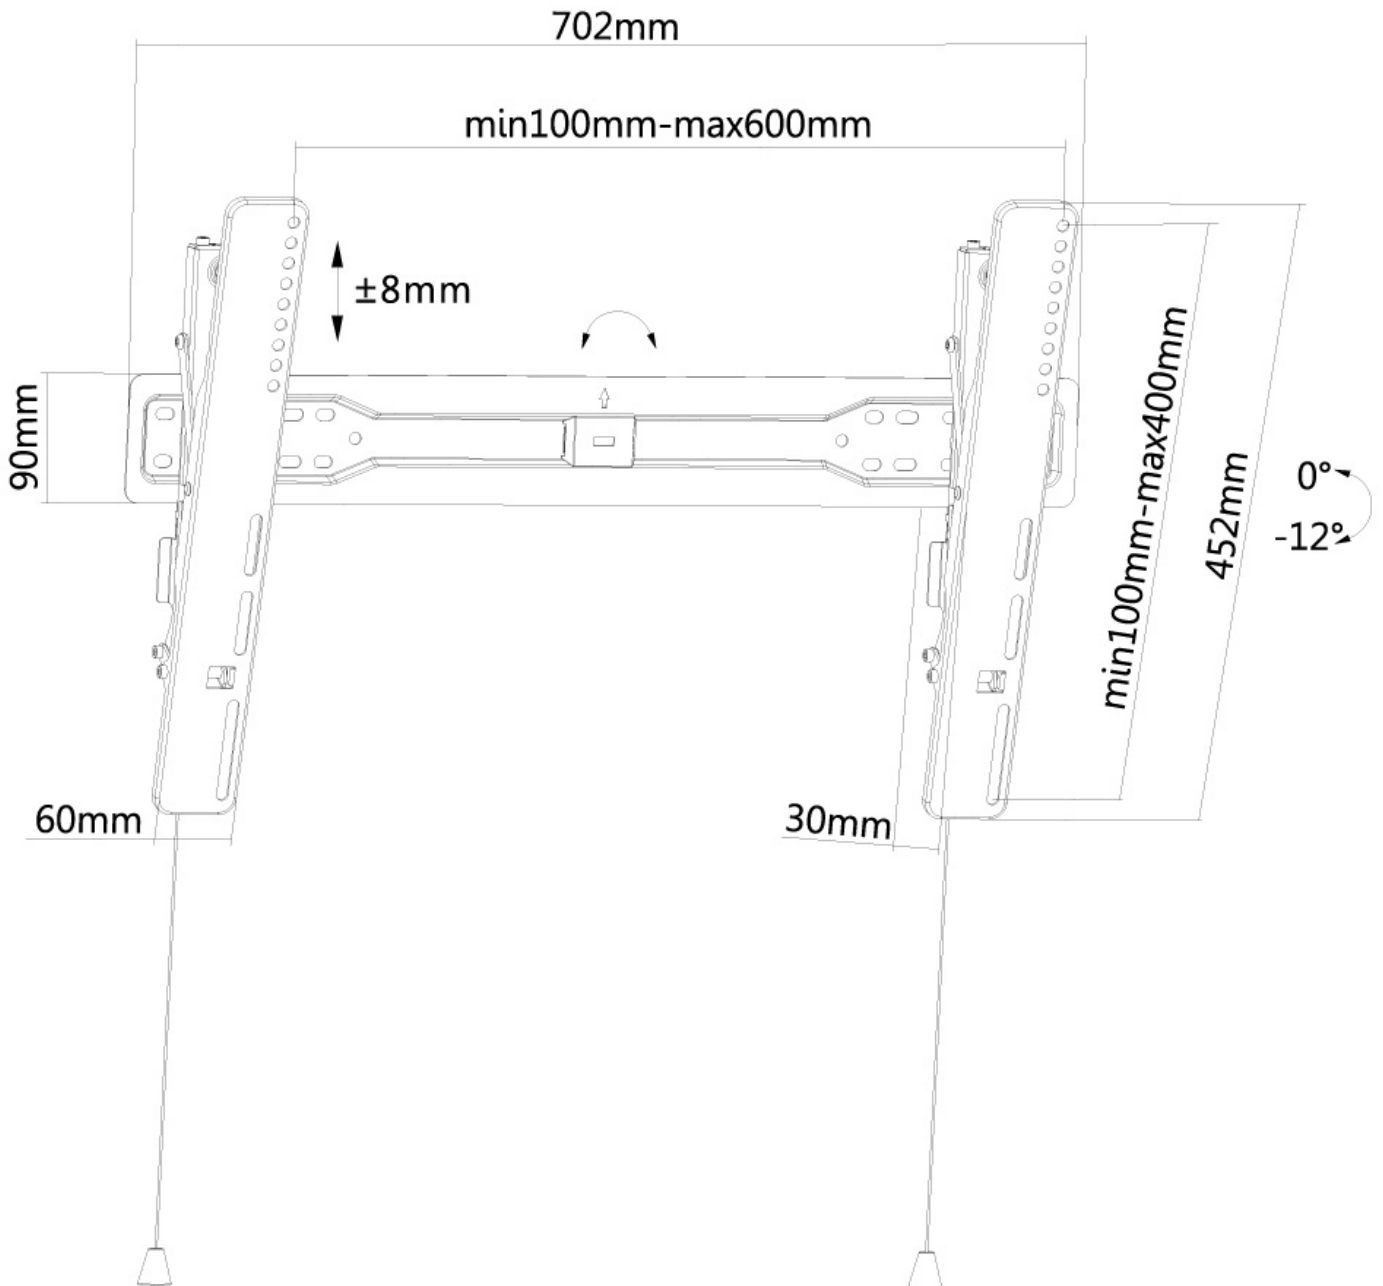

LED-W650BLACK

NEOMOUNTS TV WALL MOUNT

Neomounts