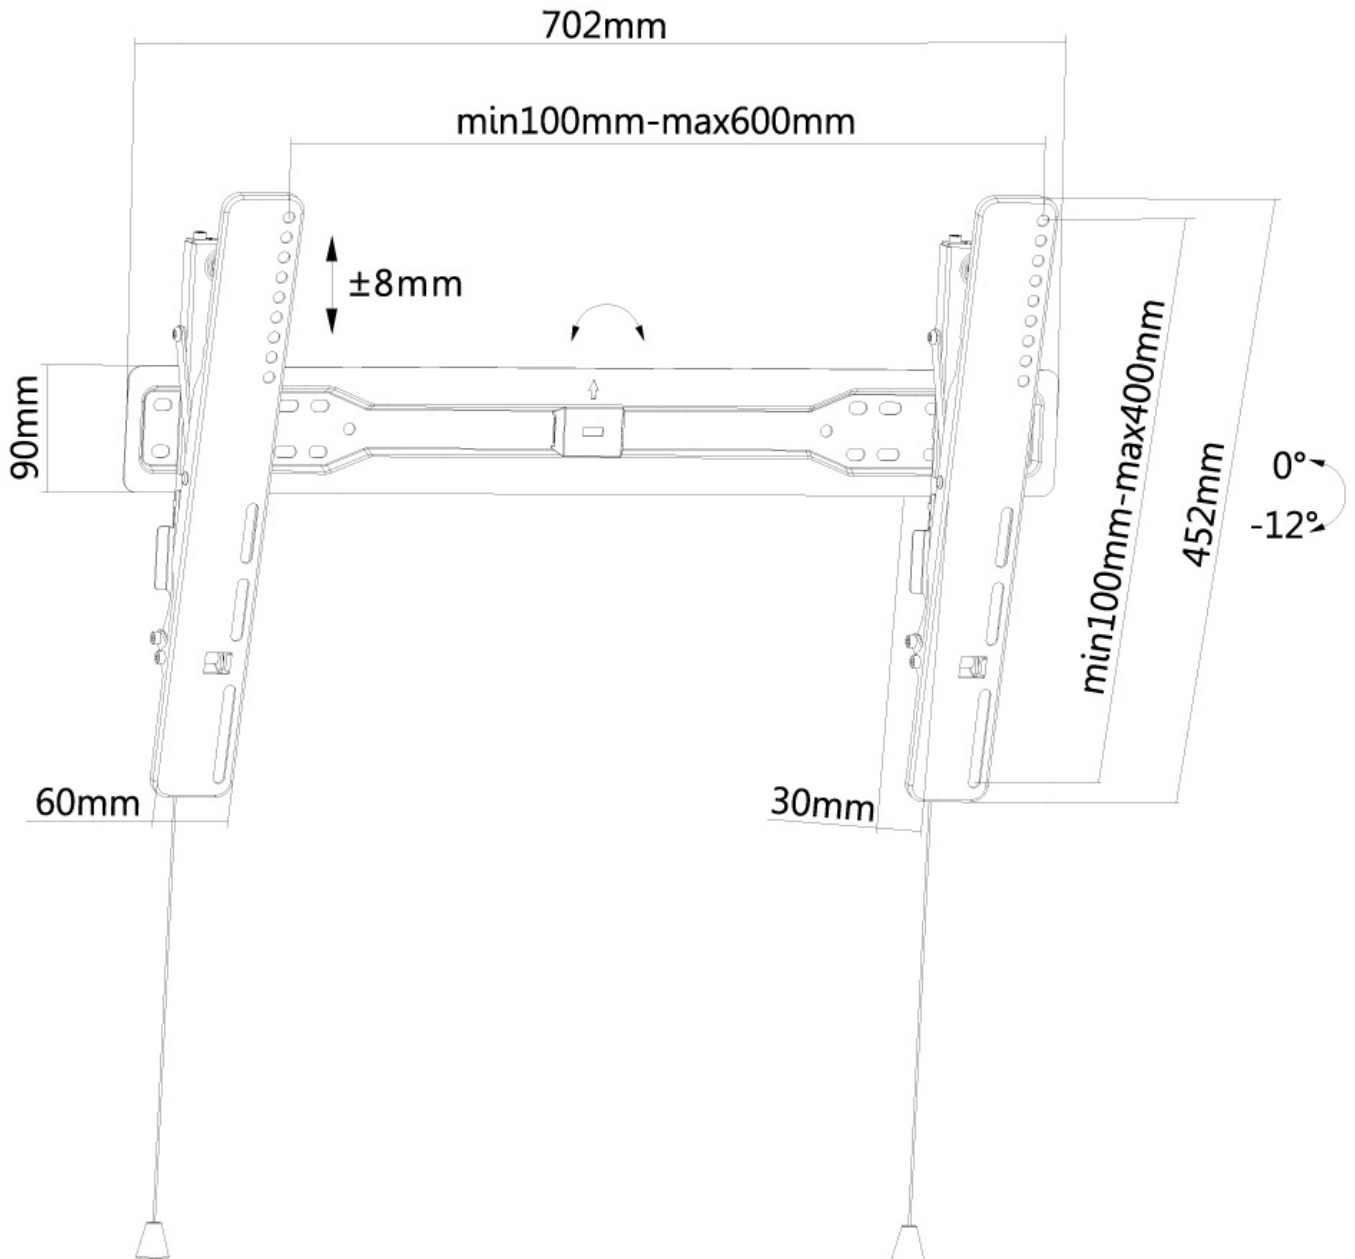

LED-W650BLACK

SPECIFICATIONS

GENERAL

Min. screen size*	37
Max. screen size*	75
Max. weight	35
Screens	1
VESA minimum	200x200 mm
VESA maximum	600x400 mm
Distance to wall	3 cm

FUNCTIE

Type	Tilt
Tilt (degrees)	12°
Adjustment type	Micro adjustment

NEOMOUNTS LED-W650BLACK TV MOUNT WALL 37-75" - TILTABLE

Neomounts

Neomounts

Neomounts LED-W650BLACK Tiltable TV mount wall - 37-75" - max 35 kg - VESA 200x200-600x400 - d 3 cm - black

The Neomounts wall mount, model LED-W650BLACK is a tiltable wall mount for flat screens up to 75". This mount is a great choice when you want the ultimate viewing flexibility with your flat screen.

Neomounts' tilt (12°) technology allows the mount to change to any viewing angle to fully benefit from the capabilities of the flat screen. Depth of this mount is 3 cm.

Neomounts LED-W650BLACK is suitable for screens up to 75". The weight capacity of this product is 35 kg. The wall mount is suitable for screens that meet VESA hole pattern 100x100 to 600x400mm.

LED-W650BLACK

NEOMOUNTS LED-W650BLACK TV MOUNT WALL
37-75" - TILTABLE

Neomounts