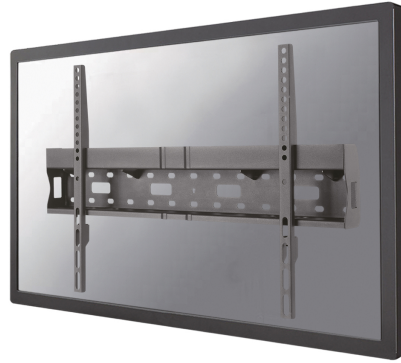

LFD-W1640MP

NEOMOUNTS TV WALL MOUNT

SPECIFICATIONS

GENERAL

Min. screen size*	37 inch
Max. screen size*	75 inch
Max. weight	35 kg (per screen)
Screens	1
VESA minimum	200x200 mm
VESA maximum	600x400 mm
Distance to wall	6,2 cm

FUNCTIONALITY

Type	Fixed
Adjustment type	None

INFORMATION

Color	Black
Main material	Steel
Warranty	5 year
EAN code	8717371446352

*Please note: The inch sizes stated are just an indication, combined with the weight and VESA sizes. The maximum weight and VESA size are absolute restrictions for the products and should not be exceeded.

Neomounts

Neomounts

Neomounts TV/Monitor Wall Mount (fixed) for 37"-75" Screen with Mediabox storage - Black

Neomounts model LFD-W1640MP is a fixed wall mount for flat screens up to 75". The depth of this mount is 6,2 centimetres and also offers the option to store a Mediaplayer or Mini PC.

Neomounts LFD-W1640MP is suitable for screens up to 75". The weight capacity of this product is 35 kg and is suitable for screens that meet VESA hole pattern 200x200 to 600x400mm.

Create a clean design ambiance for your flat screen TV or LFD in public areas.