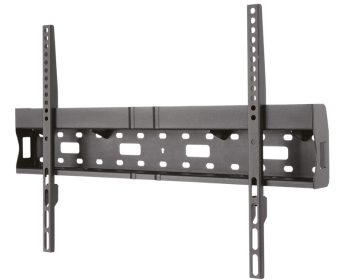

LFD-W1640MP

NEOMOUNTS TV WALL MOUNT

SPECIFICATIONS

GENERAL

Min. screen size*	37 inch
Max. screen size*	75 inch
Max. weight	35 kg (per screen)
Screens	1
VESA minimum	200x200 mm
VESA maximum	600x400 mm
Distance to wall	6,2 cm

FUNCTIONALITY

Type	Fixed
Adjustment type	None

INFORMATION

Color	Black
Main material	Steel
Warranty	5 year
EAN code	8717371446352

*Please note: The inch sizes stated are just an indication, combined with the weight and VESA sizes. The maximum weight and VESA size are absolute restrictions for the products and should not be exceeded.

Neomounts

Neomounts

Neomounts TV/Monitor Wall Mount (fixed) for 37"-75" Screen with Mediabox storage - Black

Neomounts model LFD-W1640MP is a fixed wall mount for flat screens up to 75". The depth of this mount is 6,2 centimetres and also offers the option to store a Mediaplayer or Mini PC.

Neomounts LFD-W1640MP is suitable for screens up to 75". The weight capacity of this product is 35 kg and is suitable for screens that meet VESA hole pattern 200x200 to 600x400mm.

Create a clean design ambiance for your flat screen TV or LFD in public areas.