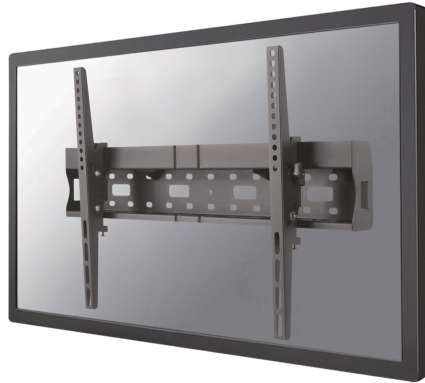

LFD-W2640MP

NEOMOUNTS LFD-W2640MP TV MOUNT WALL 37-75" - TILTABLE

SPECIFICATIONS

GENERAL

Min. screen size*	37
Max. screen size*	75
Max. weight	35
Screens	1
Distance to wall	8,9 cm
VESA maximum	600x400 mm
VESA minimum	200x200 mm

FUNCTIE

Type	Tilt
Tilt (degrees)	24°
Adjustment type	None

INFORMATION

Color	Black
Main material	Steel
Warranty	5 year

*Please note: The inch sizes stated are just an indication, combined with the weight and VESA sizes. The maximum weight and VESA size are absolute restrictions for the products and should not be exceeded.

Neomounts

Neomounts

Neomounts LFD-W2640MP Tilttable TV mount wall - 37-75" - max 35 kg - VESA 200x200-600x400 - d 8,9 cm - incl. space for media player/mini PC - black

Neomounts model LFD-W2640MP is a tilttable wall mount for flat screens up to 75". The depth of this mount is 8,9 centimetres and also offers the option to store a Mediaplayer or Mini PC.

Neomounts LFD-W2640MP is suitable for screens up to 75". The weight capacity of this product is 35 kg and is suitable for screens that meet VESA hole pattern 200x200 to 600x400mm.

Create a clean design ambiance for your flat screen TV/LFD in public areas. Perfect for digital signage use.