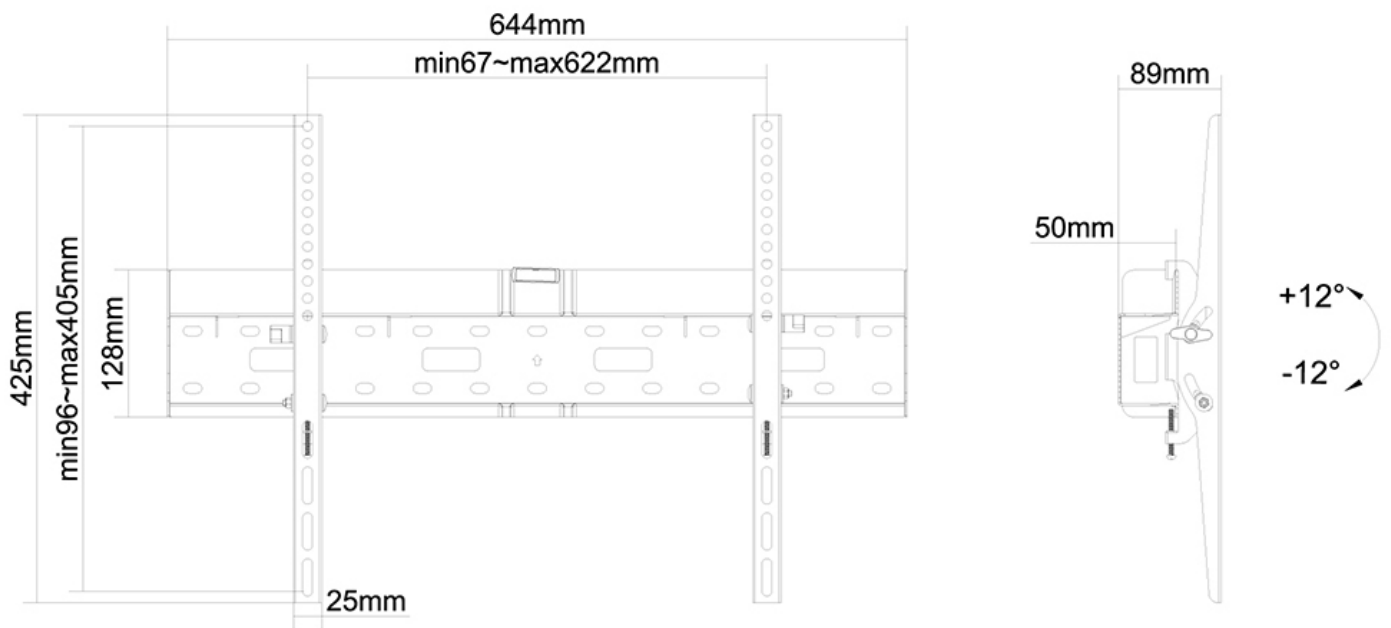

LFD-W2640MP

NEOMOUNTS LFD-W2640MP TV MOUNT WALL 37-75" - TILTABLE

SPECIFICATIONS

GENERAL

Min. screen size*	37
Max. screen size*	75
Max. weight	35
Screens	1
Distance to wall	8,9 cm
VESA maximum	600x400 mm
VESA minimum	200x200 mm

Neomounts

Neomounts

Neomounts LFD-W2640MP Tilttable TV mount wall - 37-75" - max 35 kg - VESA 200x200-600x400 - d 8,9 cm - incl. space for media player/mini PC - black

Neomounts model LFD-W2640MP is a tilttable wall mount for flat screens up to 75". The depth of this mount is 8,9 centimetres and also offers the option to store a Mediaplayer or Mini PC.

Neomounts LFD-W2640MP is suitable for screens up to 75". The weight capacity of this product is 35 kg and is suitable for screens that meet VESA hole pattern 200x200 to 600x400mm.

Create a clean design ambiance for your flat screen TV/LFD in public areas. Perfect for digital signage use.

All installation material including is included with the product.

LFD-W2640MP

NEOMOUNTS LFD-W2640MP TV MOUNT WALL 37-75" - TILTABLE

Neomounts