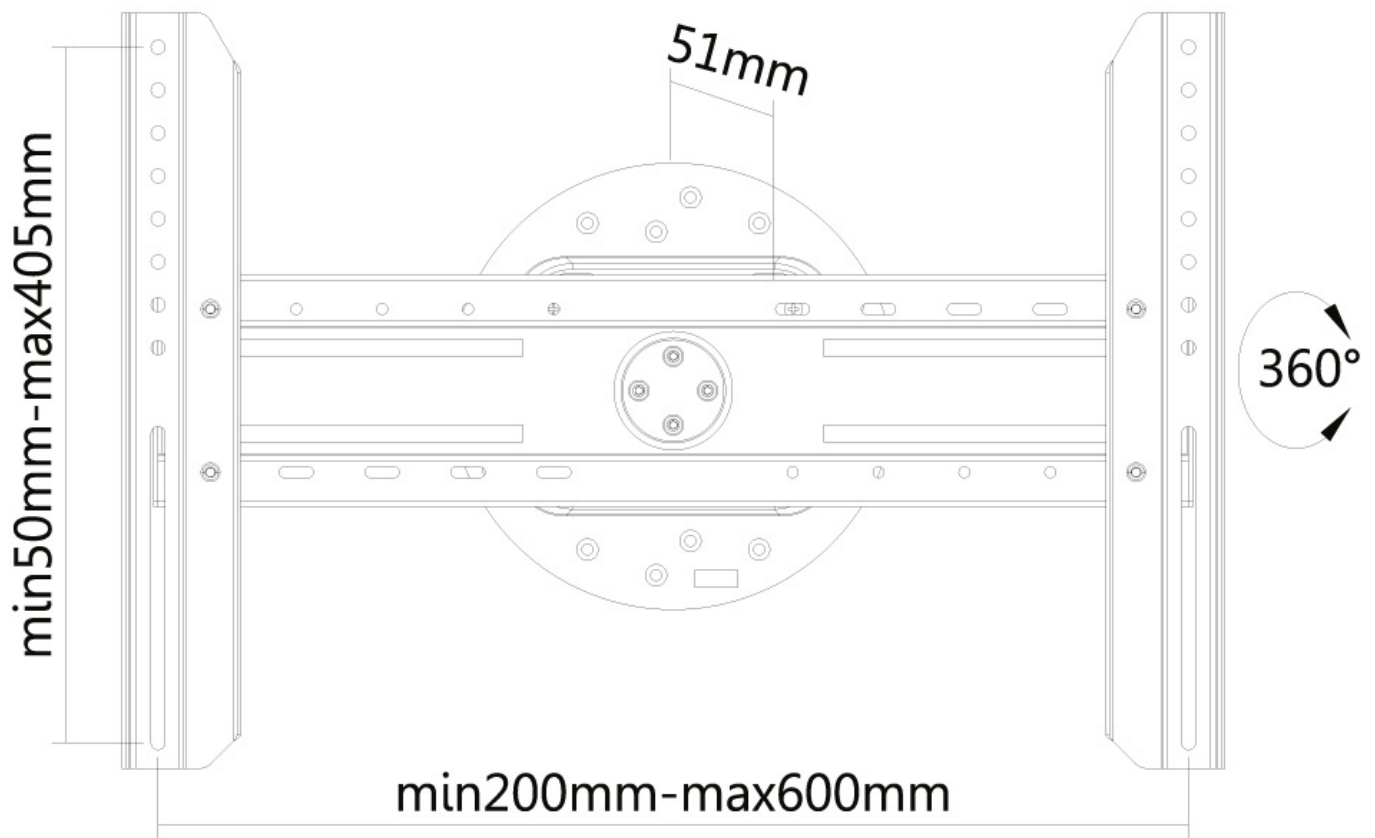

LED-WR100BLACK

NEOMOUNTS LED-WR100BLACK TV MOUNT WALL 37-75" - ROTATABLE

SPECIFICATIONS

GENERAL

Min. screen size*	37
Max. screen size*	75
Max. weight	50
Screens	1
VESA minimum	200x200 mm
VESA maximum	600x400 mm
Distance to wall	5,1 cm

Neomounts

Neomounts

Neomounts LED-WR100BLACK Rotatable TV mount wall - 37-75" - max 50 kg - VESA 200x200-600x400 - d 5,1 cm - 360° screen rotation - black

The Neomounts LED-WR100BLACK is a fixed wall mount with 360 degrees rotation function for flat screens up to 75". This mount is a great choice when you want the ultimate viewing flexibility with your flat screen. Depth of this mount is 5 centimetres.

Neomounts LED-WR100BLACK is suitable for screens up to 75". The weight capacity of this product is 50 kg. The wall mount is suitable for screens that meet VESA hole pattern 200x200 to 600x400 mm.

Create a clean design ambiance for your flat screen TV in a living room, bedroom or public environment, whether you want to use the screen in landscape or portrait mode.

All installation material is included with the product.

LED-WR100BLACK

NEOMOUNTS LED-WR100BLACK TV MOUNT WALL
37-75" - ROTATABLE

Neomounts