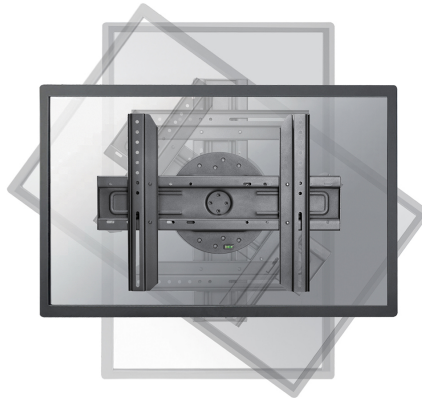

LED-WR100BLACK

NEOMOUNTS LED-WR100BLACK TV MOUNT WALL 37-75" - ROTATABLE

SPECIFICATIONS

GENERAL

Min. screen size*	37
Max. screen size*	75
Max. weight	50
Screens	1
VESA minimum	200x200 mm
VESA maximum	600x400 mm
Distance to wall	5,1 cm

Neomounts

Neomounts

Neomounts LED-WR100BLACK Rotatable TV mount wall - 37-75" - max 50 kg - VESA 200x200-600x400 - d 5,1 cm - 360° screen rotation - black

The Neomounts LED-WR100BLACK is a fixed wall mount with 360 degrees rotation function for flat screens up to 75". This mount is a great choice when you want the ultimate viewing flexibility with your flat screen. Depth of this mount is 5 centimetres.

Neomounts LED-WR100BLACK is suitable for screens up to 75". The weight capacity of this product is 50 kg. The wall mount is suitable for screens that meet VESA hole pattern 200x200 to 600x400 mm.

Create a clean design ambiance for your flat screen TV in a living room, bedroom or public environment, whether you want to use the screen in landscape or portrait mode.

All installation material is included with the product.

LED-WR100BLACK

NEOMOUNTS LED-WR100BLACK TV MOUNT WALL
37-75" - ROTATABLE

Neomounts