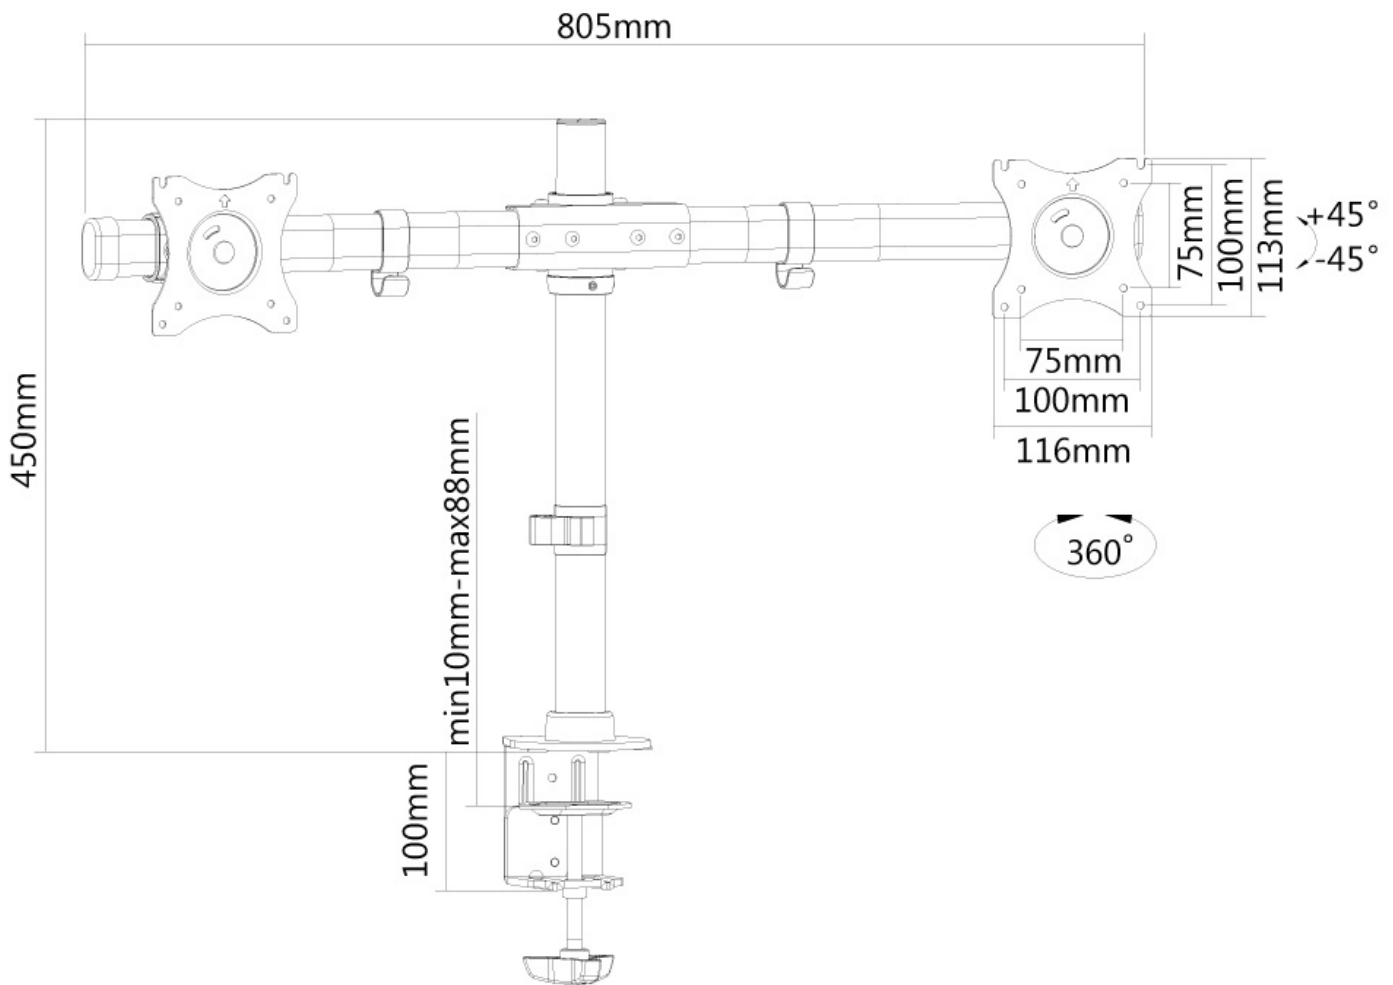

FPMA-DCB100DBLACK NEOMOUNTS MONITOR ARM DESK MOUNT

Neomounts