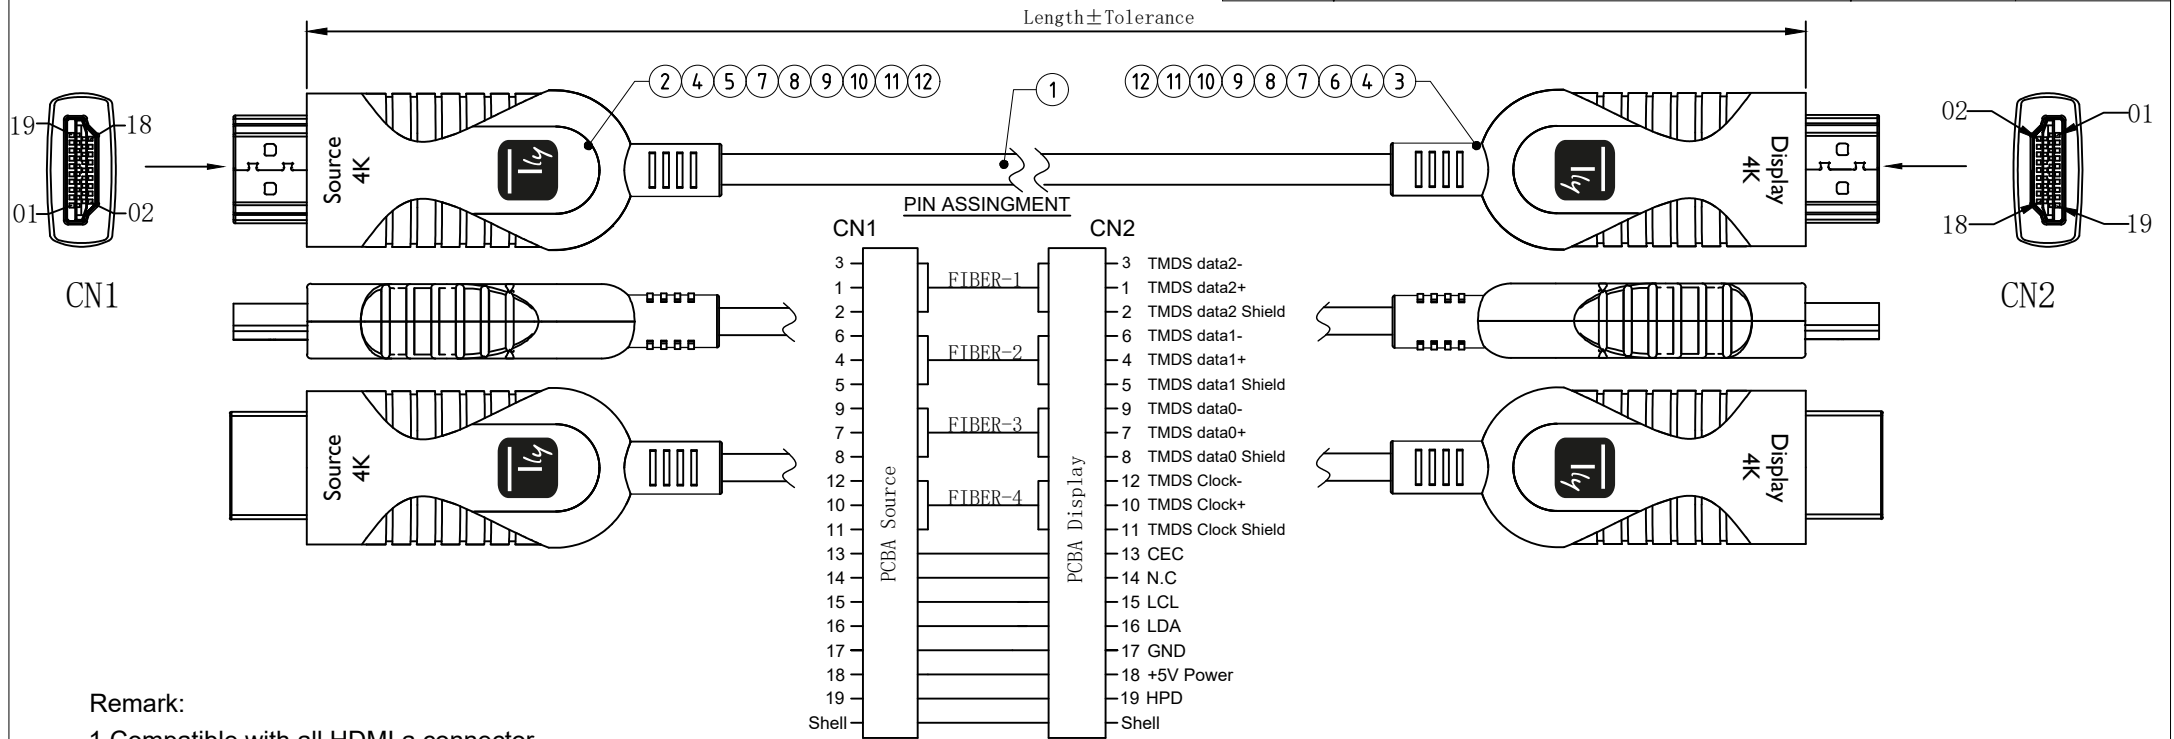

REV.	REVISED DESCRIPTION	DATE	CHECKED
A0	FIRST RELEASE	2022/05/05	

Remark:

1. Compatible with all HDMI a connector interface devices.
2. Support 4K/1080P/720P/3D Output.
3. Support up to 18Gbps bandwidth.
4. Support the latest color space BT.2020 .
5. Support HDR.
6. Support ARC.

- P/N: ICOC HDMI-HY2-010 - Art. 103977 - 10 m
- P/N: ICOC HDMI-HY2-015 - Art. 104530 - 15 m
- P/N: ICOC HDMI-HY2-020 - Art. 103984 - 20 m
- P/N: ICOC HDMI-HY2-030 - Art. 103991 - 30 m
- P/N: ICOC HDMI-HY2-050 - Art. 104004 - 50 m
- P/N: ICOC HDMI-HY2-070 - Art. 104011 - 70 m
- P/N: ICOC HDMI-HY2-100 - Art. 104554 - 100 m