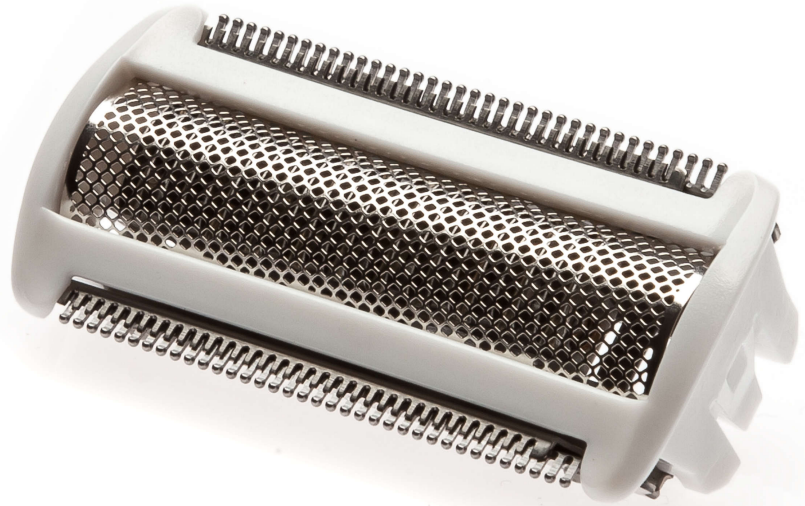

PHILIPS

Shaving foil

Lady Shave

White

CP0634/01

Replacement shaving head foil

Check for compatibility below

This shaving foil is the protective barrier between your skin and the shaver's cutting elements. For close, safe shaving and soft, smooth skin.

Ease of using Philips spare parts

- Easily renew your product with original Philips parts

Highlights

Easy replacement of product parts

From time to time your product needs a facelift, and with Philips consumer replacement parts to renew your product, it's never been so easy! All this with guaranteed Philips quality.