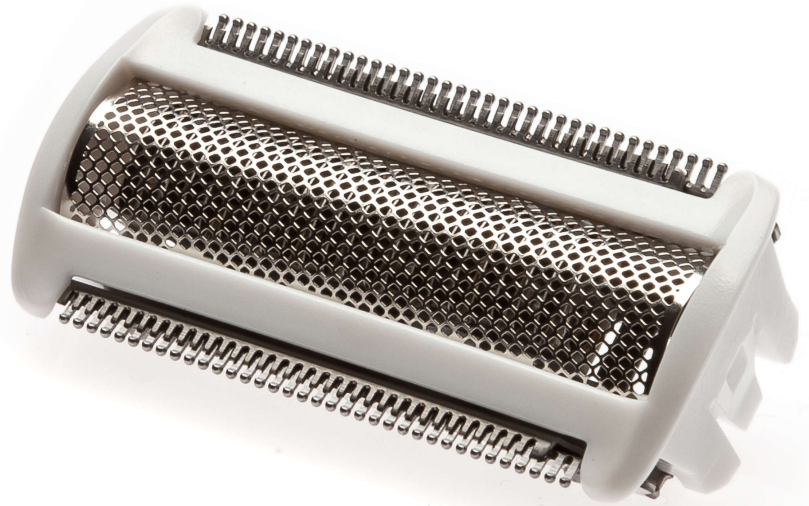

PHILIPS

Shaving foil

Ladyshave

Satinelle

SatinShave

LadyShaver Series 6000, 8000

CP0634/01

Replacement shaving head foil

Check for compatibility below

This shaving foil is the protective barrier between your skin and the shaver's cutting elements. For close, safe shaving and soft, smooth skin.

Ease of using Philips spare parts

- Easily renew your product with original Philips parts

Highlights

Easy replacement of product parts

From time to time your product needs a facelift, and with Philips consumer replacement parts to renew your product, it's never been so easy! All this with guaranteed Philips quality.