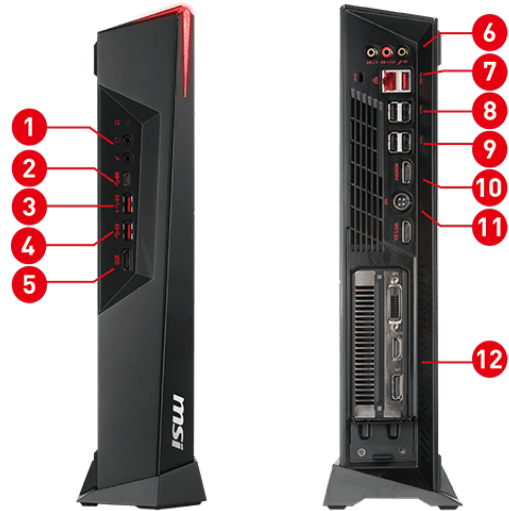

msi

DESKTOP

Trident 3

SPECIFICATIONS

Operating System	Windows 10 Home
CPU	Intel® Core™ i7-7700 Processor Intel® Core™ i5-7400 Processor
Chipset	Intel® H110
Storage	1 x M.2 SSD* 1 x 2.5" HDD *BIOS 500 series for PCB 1.0 version support M.2 SATA SSD only and BIOS A00 series for PCB 2.1 version support M.2 SATA / PCIe auto switch
System Memory	2 x DDR4 2400MHz SO-DIMMs, up to 32GB
Graphics	MSI GeForce® GTX 1060 Gaming 6GB/3GB GDDR5 MSI GeForce® GTX 1050Ti 4GB DDR5
Sound	5.1 Channel HD Audio with Nahimic audio enhancer
I/O (Front)	1 x USB 3.1 Gen 1 Type C 2 x USB 3.1 Gen 1 Type A (with Super Charger 2) 1 x Mic in / 1 x Headphone out 1 x HDMI out (VR Link)
I/O (Rear)	1 x USB 3.1 Gen1 Type A 4 x USB2.0 1 x HDMI out 1 x HDMI in (connect Graphic card and front VR-Link port) 3 x OFC Audio jacks 1 x RJ45
Wireless LAN	Intel® Dual Band Wireless-AC 3168
Bluetooth	BT 4.2
LAN	GigaBit LAN (Intel® WGI219VIntel)
AC Adapter / PSU	230W AC Adapter
Cooling System	Fan Cooler
Volume	4.72 Liter
Dimension (WxDxH)	with stand: 353.73 x 97.56 x 251.35 mm w/o stand: 346.25 x 232.47 x 71.83 mm
WEIGHT (N.W./ G.W.)	3.17KG / 6.09KG
Accessories	2 x Manual 1 x Quick guide 1 x Warranty card 1 x Power cord 1 x Gaming DM
Software	Drivers & MSI Utilities MSI Gaming center Drogan Eye Xsplit Gamecaster Anti-Virus (60 days trial)

Mystic Light

Make your build look on fire or cold as ice. You are in control. Customize colors and effects with RGB LED.

Easy to carry

We designed our Gaming Desktop to be taken anywhere. So wherever your gaming den is, you can easily carry this Gaming Desktop there.

CONNECTIONS

- 1x Mic in / 1x Headset out
- 1x USB 3.1 Gen 1 Type C
- 1x USB 3.1 Gen 1 Type A
- 1x USB 3.1 Gen 1 Type A
- 1x VR-Link (Front)
- 3x Audio jacks

- 1x RJ45 / 1x USB 3.1 Gen 1 Type A
- 2x USB 2.0
- 2x USB 2.0
- 1x HDMI
- 1x DC in
- 1x DVI-D / 1x HDMI / 1x DP