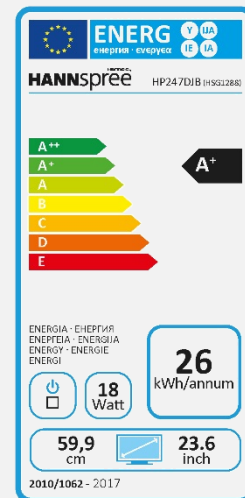

HP 247 DJB

23.6" / 59,94cm Diagonal
LED Backlight – Format 16:9

- 23.6" 16:9 LED Backlight Monitor
- 1920 x 1080 Resolution Full HD 1080P
- Double Input: DVI + VGA
- Built-In Stereo Speakers
- Tilt and Wall-Mountable (VESA)
- Multi-Functional Height Adjustable Stand
- Pivot Function (90° Rotation) and Swivel
- Low Power Consumption & Multi-Video Modes
- ECO Friendly
- Flicker Free

Display Size	59,94cm / 23.6" Diagonal
Panel Type	TFT – LED Backlight
Aspect Ratio	16:9
Resolution (H x V)	1920 x 1080 Full HD
Brightness	250cd/m ²
Contrast (Typ.)	1.000:1 (Typical)
Contrast (Active)	10.000.000:1 (Active)
Viewing Angle L/R; U/D	170° H – 160° V (CR >10); 178° H – 170° V (CR > 5)
Response Time	5 msec (typ)
Pixel Pitch	0,271 (H) x 0,271 (V) mm
Panel Surface	Anti-Glare
Display Colors	16.7M Colors
Horizontal Frequency	31 ~ 83 kHz
Vertical Frequency	56 ~ 75 Hz
Max Display Frequency	1920 x 1080 @ 60Hz
Input 1	D-Sub (VGA)
Input 2	DVI-D with HDCP
Input 3	-
Buil-in Speakers	Yes, 1.5W x 2
Power Consumption	On: 18W; Stand-by: 0,27W; Off: 0,21W
AC Power Range	AC 100 ~ 240 Volt; 50 ~ 65 Hz
Product Dimensions	555 x 114,8 x 402 mm (W x D x H)
Packing Dimensions	803 x 158 x 445 mm (W x D x H)
Net / Gross Weight	5,2 Kgs / 6,24 Kgs
Bezel & Color Plan	Black texture: front bezel,back cover , arm, base

VESA Mounting	100 x 100 mm
Monitor Stand	Height Adjustable Stand
Tilt / Kensington Lock	-5° ~ 20° / Yes
Pivot / Swivel	Yes 90° Clockwise / Left: 45° - Right: 45°
Controls	Menu, Bri (+), Vol(-) Input/Enter, Power
Color	Warm, Natural, Cool, User Mode
Preset Mode	PC, Movie, Game, ECO Modes
On Screen Display	12 OSD Languages
Accessory	Power Cable (1,5m); VGA Cable (1,5m); Audio Cable (1,5m); Warranty Card; Quick Start Guide
Flicker Free	Yes