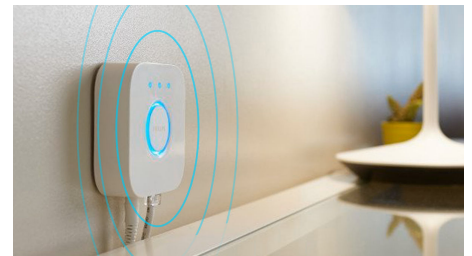

Full control with the Hue bridge

Connect your Philips Hue lights with the bridge to unlock the endless possibilities of the system.