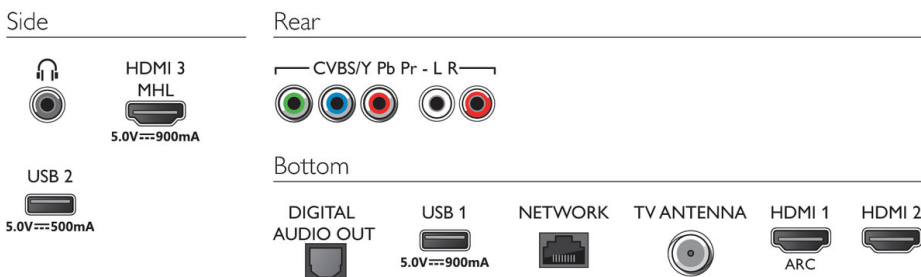

- through, System audio control, System standby, One touch play
- HDCP 2.2: Yes on HDMI2, Yes on HDMI3

Multimedia Applications

- Video Playback Formats: Containers: AVI, MKV, H264/MPEG-4 AVC, MPEG-1, MPEG-2, MPEG-4, WMV9/VC1, VP9
- Subtitles Formats Support: .SML, .SRT, .SUB, .TXT, .SSA
- Music Playback Formats: AAC, MP3, WAV, WMA (v2 up to v9.2), WMA-PRO (v9 and v10)
- Picture Playback Formats: JPEG, BMP, GIF, PNG

Supported Display Resolution

- Computer inputs on HDMI1: up to 4K UHD 3840x 2160 @30Hz
- Computer inputs on HDMI2/3: up to 4K UHD 3840x 2160 @60Hz
- Video inputs on HDMI1: up to 4K UHD 3840x 2160 @30Hz
- Video inputs on HDMI2/3: up to 4K UHD 3840x 2160 @60Hz

Tuner/Reception/Transmission

- Digital TV: DTVi
- HEVC support
- MPEG Support: MPEG2, MPEG4
- Video Playback: NTSC, PAL

Power

- Mains power: AC 110 - 240V 50/60Hz
- Ambient temperature: 5 °C to 35 °C
- Standby power consumption: <0.3W
- Off mode power consumption: 0.3 W
- Power Saving Features: Auto switch-off timer, Picture mute (for radio), Eco mode
- Mercury content: 0 mg
- Presence of lead: Yes*

Dimensions

- Box dimensions (W x H x D): 1240 x 800 x 150 mm
- Set dimensions (W x H x D): 1128.0 x 655.3 x 85.9 mm
- Set dimensions with stand (W x H x D): 1128.0 x 700.0 x 224.1 mm
- TV stand width distance: 1015 mm
- Product weight: 11.4 kg
- Product weight (+stand): 11.6 kg

Connections

Issue date 2018-08-03

Version: 1.1.1

12 NC: 8670 001 54044
EAN: 87 18863 01620 6

© 2018 Koninklijke Philips N.V.
All Rights reserved.

Specifications are subject to change without notice.
Trademarks are the property of Koninklijke Philips N.V.
or their respective owners.

www.philips.com

- Weight incl. Packaging: 15.6 kg
- VESA wall mount compatible: 200 x 200 mm

Color & Finishing

- TV Front: Dark Silver

Accessories

- Included accessories: Remote Control, 2 x AAA Batteries, Power cord, Quick start guide, Legal and safety brochure, Table top stand

* EPG and actual visibility (up to 8 days) is country and operator dependent.

* (Philips) only compatible with specific Philips player device.

* USB recording for digital channels only, recordings may be limited by broadcast copy protection (CI+). Country and channel restrictions may apply.