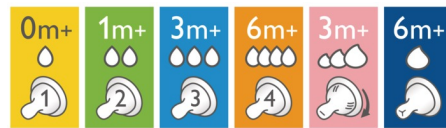

## Anti-colic valve

Anti-colic valve designed to keep air away from your baby's tummy, to help reduce colic and discomfort.

## This bottle is BPA free\*

The Philips Avent Natural bottle is made of BPA-free\* material (polypropylene).

## Ultra soft teat

The teat has an ultra soft texture, designed to mimic the feel of the breast.

## Choosing the right teat

The Philips Avent Natural range offers different teat softness and increasing flow rates for each of your baby's development stages.