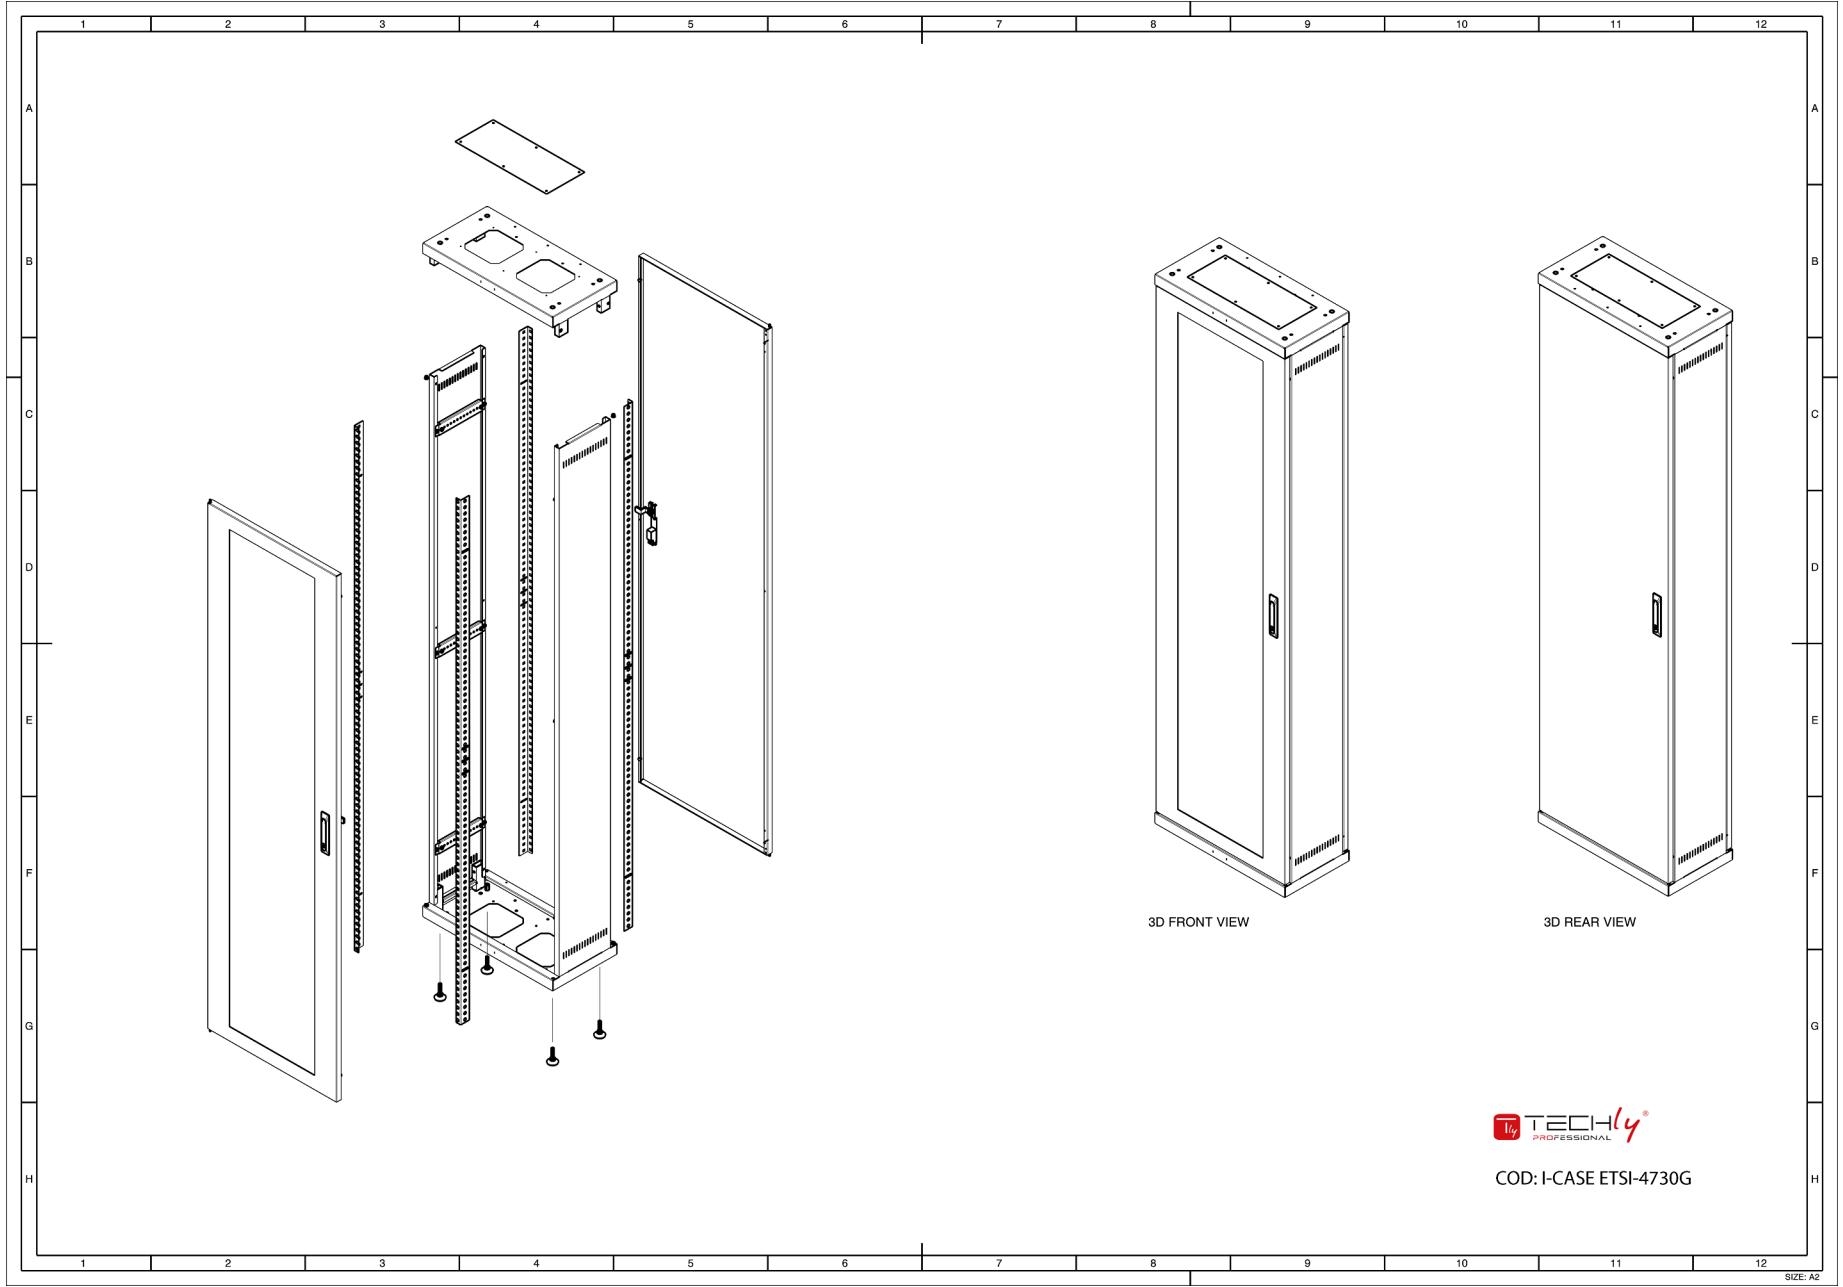

COD: I-CASE ETSI-4730G

BOTTOM VIEW

FRONT VIEW

SIDE VIEW

REAR VIEW

TOP VIEW

COD: I-CASE ETSI-4730G

3D FRONT VIEW

3D REAR VIEW

COD: I-CASE ETSI-4730G