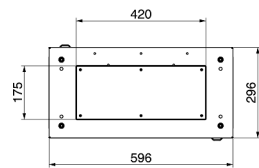

COD: I-CASE ETSI-4730G

BOTTOM VIEW

FRONT VIEW

SIDE VIEW

REAR VIEW

TOP VIEW

COD: I-CASE ETSI-4730G

3D FRONT VIEW

3D REAR VIEW

COD: I-CASE ETSI-4730G