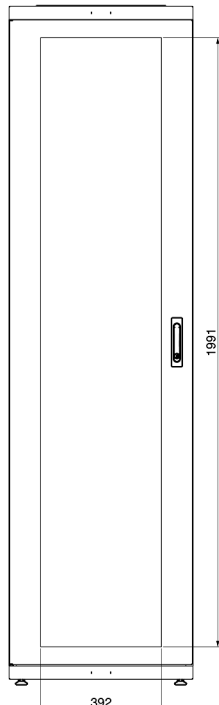

COD: I-CASE ETSI-4730G

BOTTOM VIEW

FRONT VIEW

SIDE VIEW

REAR VIEW

TOP VIEW

COD: I-CASE ETSI-4730G

3D FRONT VIEW

3D REAR VIEW

COD: I-CASE ETSI-4730G