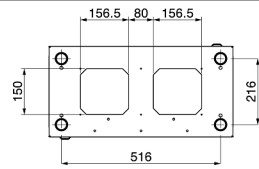

COD: I-CASE ETSI-4730G

BOTTOM VIEW

FRONT VIEW

SIDE VIEW

REAR VIEW

TOP VIEW

COD: I-CASE ETSI-4730G

3D FRONT VIEW

3D REAR VIEW

COD: I-CASE ETSI-4730G