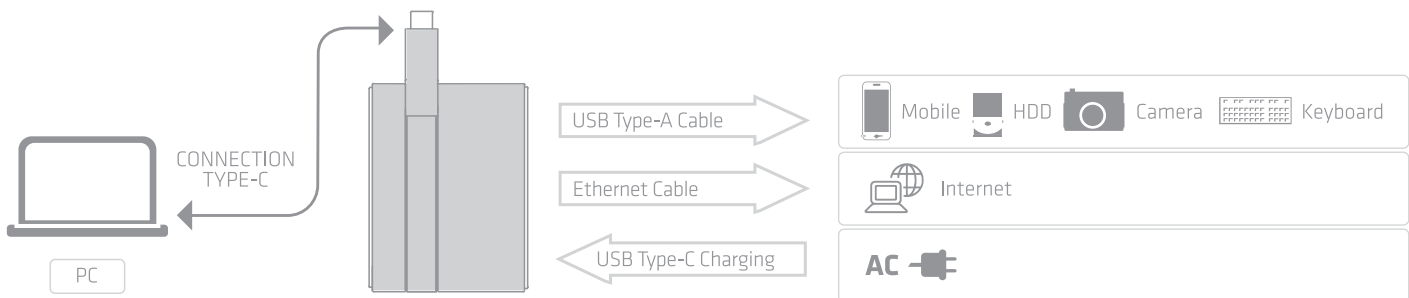

Other info:

- Box size: 135 x 135 x 45 mm
- Device size: 78 x 60 x 19 mm
- Connector length 55 mm
- Weight: 51gr.

Disclaimer:
While we endeavor to provide the most accurate, up-to-date information available, the content on this document may be out of date or include omissions, inaccuracies or other errors. Therefore Club 3D does not accept any rights claimed on the content of this document. Please refer to a full overview of our Legacy Terms and Conditions on www.club-3d.com. All other brand names are trademarks or registered trademarks and are the property of their respective owners. All content is subject to change without prior notice.