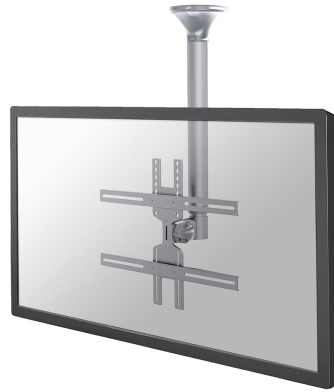

FPMA-C400SILVER

NEOMOUNTS MONITOR CEILING MOUNT

SPECIFICATIONS

GENERAL

Min. screen size*	32 inch
Max. screen size*	60 inch
Min. weight	0 kg (per screen)
Max. weight	35 kg (per screen)
Screens	1
VESA minimum	200x200 mm
VESA maximum	600x400 mm

FUNCTIONALITY

Type	Tilt Swivel Full motion
Height adjustment	64-104 cm
Depth adjustment	8 cm
Tilt (degrees)	25°
Swivel (degrees)	60°
Adjustment type	Manual

INFORMATION

Color	Silver
Main material	Steel
Warranty	5 year
EAN code	8717371442712

*Please note: The inch sizes stated are just an indication, combined with the weight and VESA sizes. The maximum weight and VESA size are absolute restrictions for the products and should not be exceeded.

Neomounts

Neomounts

Neomounts TV/Monitor Ceiling Mount for 32"-60" Screen, Height Adjustable - Silver

The Neomounts ceiling mount, model FPMA-C400SILVER is a tilt- and swivel ceiling mount for flat screens up to 60". This mount is a great choice for space saving placement or when wall mounting and floor placement is not an option.

Neomounts versatile tilt (25°) and swivel (60°) technology allows the mount to change to any viewing angle to fully benefit from the capabilities of the flat screen. The support is easily height adjustable from 64 to 104 centimetres. An innovative cable management conceals and routes cables from ceiling to TV. Hide your cables in the column to keep it nice and tidy.

Neomounts FPMA-C400SILVER has two pivot points and is suitable for screens up to 60" (152 cm). The weight capacity of this product is 35 kg. The ceiling mount is suitable for screens that meet VESA hole pattern 200x200 to 600x400mm.

All installation material is included with the product.