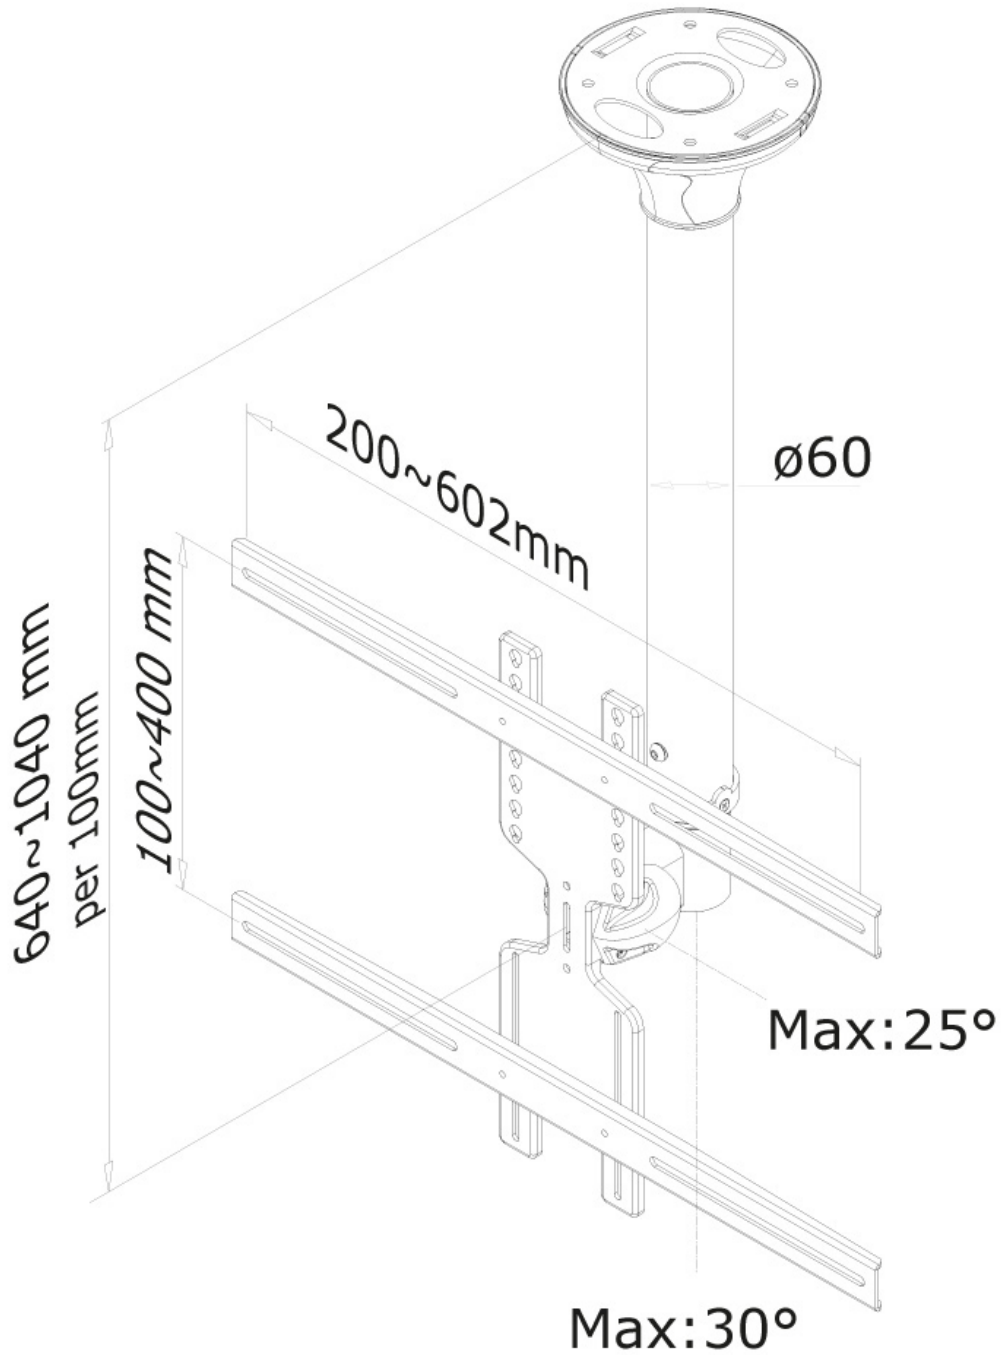

FPMA-C400SILVER

NEOMOUNTS MONITOR CEILING MOUNT

Neomounts

Measuring unit: mm