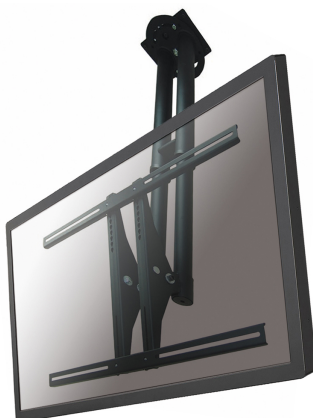

PLASMA-C100BLACK NEOMOUNTS BY NEWSTAR MONITOR CEILING

Neomounts by Newstar TV/Monitor Ceiling
Mount for 37"-75" Screen, Height
Adjustable - Black

SPECIFICATIONS

Color	Black
Depth	8 cm
Height	67 - 107 cm
Height adjustment	Manual
Max. screen size	75
Max. weight	50
Min. screen size	37
Min. weight	0
Screens	1
Swivel (degrees)	60°
Tilt (degrees)	25°
Type	Tilt
	Swivel
	Full motion
VESA maximum	800x450 mm
VESA minimum	200x200 mm
VESA pattern	200x200
	200x400
	400x400
	200x300
	300x300
	440x400
	500x400
	600x200
	600x300
	600x400
	680x300
	800x200
	800x400
	300x200
	400x300
Warranty	5 year
EAN code	8717371442729

The Neomounts by Newstar ceiling mount, model PLASMA-C100BLACK is a tilt- and swivel ceiling mount for flat screens up to 75" (191 cm). This mount is a great choice for space saving placement or when wall mounting and floor placement is not an option.

Neomounts by Newstar's versatile tilt (25°) and swivel (60°) technology allows the mount to change to any viewing angle to fully benefit from the capabilities of the flat screen. The support is easily height adjustable from 67 to 107 centimetres. If different heights are needed extension poles are available. An innovative cable management conceals and routes cables from ceiling to TV. Hide your cables in the column to keep it nice and tidy.

Neomounts by Newstar PLASMA-C100BLACK has one pivot point and is suitable for screens up to 75" (191 cm). The weight capacity of this product is 50 kg. The ceiling mount is suitable for screens that meet VESA hole pattern 200x200 to 800x450mm. Different hole patterns can be covered using Neomounts by Newstar VESA adapter plates.