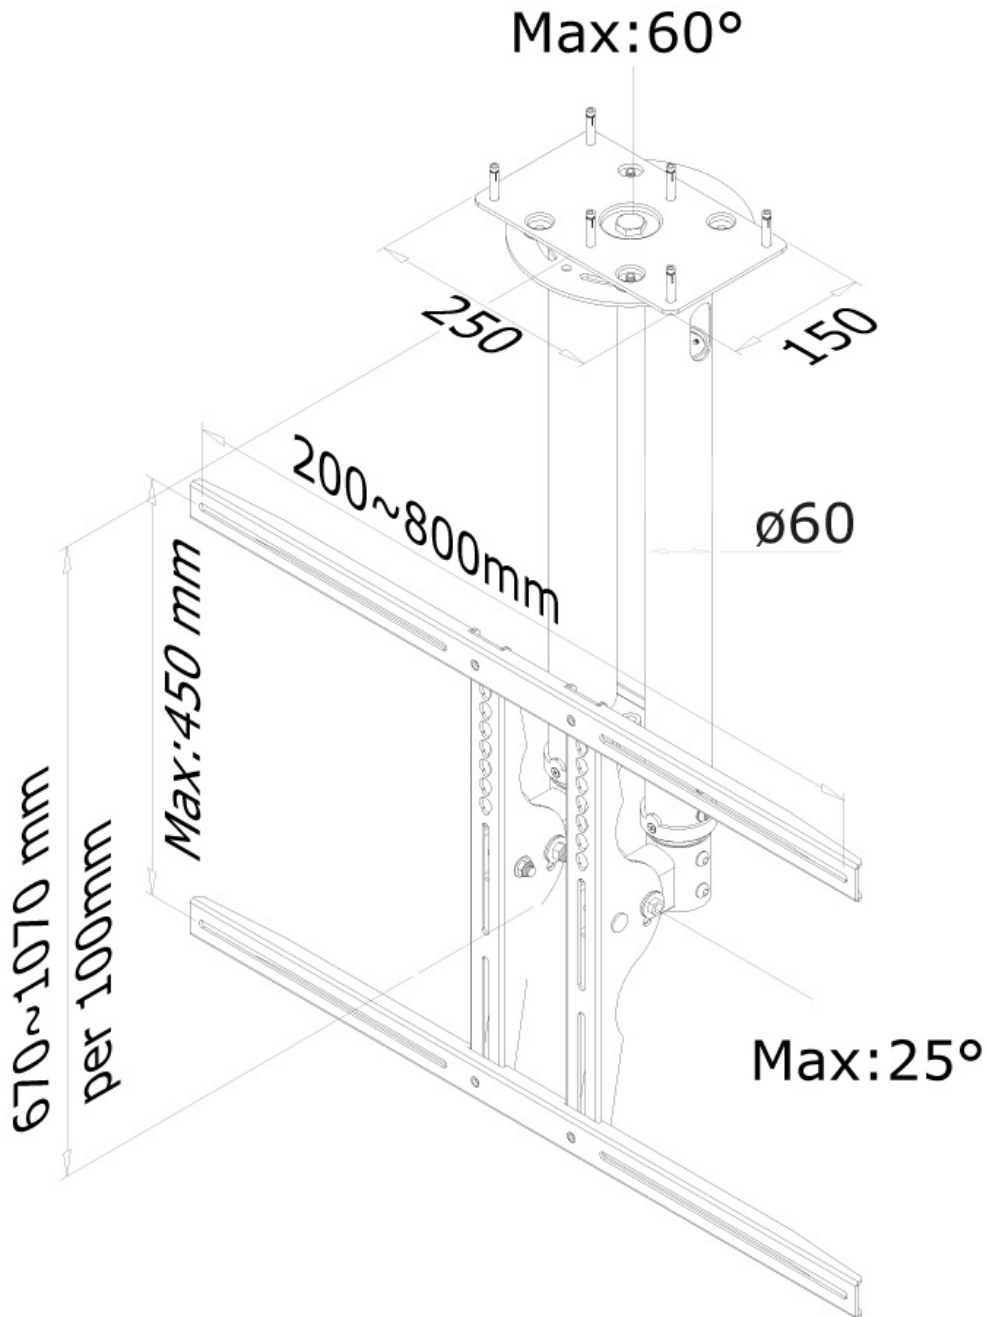

PLASMA-C100BLACK NEOMOUNTS MONITOR CEILING MOUNT

Neomounts