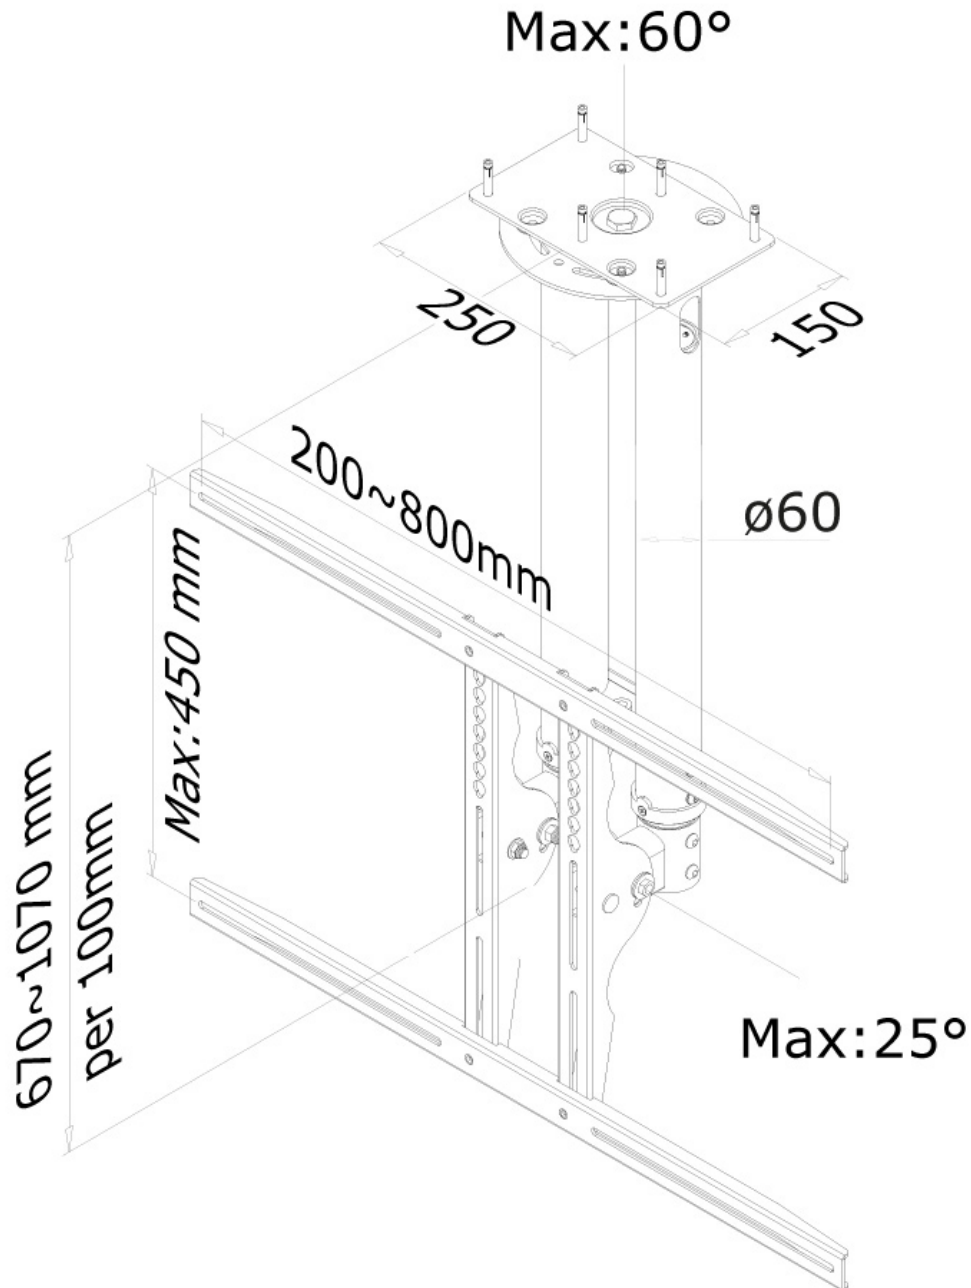

PLASMA-C100BLACK

NEOMOUNTS PLASMA-C100BLACK MONITOR/TV
MOUNT CEILING 37-75" - H 67-107 CM

Neomounts