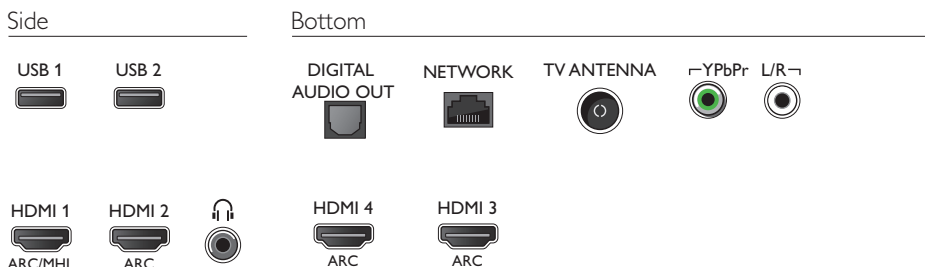

Multimedia Applications

- Video Playback Formats: Containers: AVI, MKV, H264/MPEG-4 AVC, MPEG-1, MPEG-2, MPEG-4, WMV9/VC1, VP9, HEVC (H.265)
- Subtitles Formats Support: .SRT, .SUB, .TXT, .SMI
- Music Playback Formats: AAC, MP3, WAV, WMA (v2 up to v9.2), WMA-PRO (v9 and v10)
- Picture Playback Formats: JPEG, BMP, GIF, PNG

Supported Display Resolution

- Computer inputs on all HDMI: up to 4K UHD 3840x2160 @60Hz
- Video inputs on all HDMI: up to 4K UHD 3840x2160 @60Hz

Tuner/Reception/Transmission

- HEVC support
- Digital TV: DVB-T/T2
- MPEG Support: MPEG2, MPEG4
- Video Playback: NTSC, PAL, SECAM
- TV Program guide*: 8 day Electronic Program Guide
- Signal strength indication

Power

- Mains power: AC 220 - 240 V 50/60Hz
- Ambient temperature: 5 °C to 35 °C
- Power Saving Features: Auto switch-off timer, Picture mute (for radio), Light sensor

Dimensions

- Box dimensions (W x H x D): 1360 x 860 x 160 mm
- Set dimensions (W x H x D): 1244.2 x 729 x 78.2 mm

- Set dimensions with stand (W x H x D): 1244.2 x 781.2 x 266.14 mm
- VESA wall mount compatible: 300 x 200 mm
- Product weight: 15.32 kg
- Product weight (+stand): 16.12 kg
- Weight incl. Packaging: 21.5 kg

Accessories

- Included accessories: Remote Control, 2 x AA Batteries, Quick start guide, Legal and safety brochure, Power cord, Mini-jack to L/R cable, Mini-jack to YPbPr cable, Table top stand

Connections

Issue date 2018-06-15

Version: 8.0.1

12 NC: 8670 001 55648
EAN: 87 18863 01699 2

© 2018 Koninklijke Philips N.V.
All Rights reserved.

Specifications are subject to change without notice.
Trademarks are the property of Koninklijke Philips N.V.
or their respective owners.

www.philips.com

* EPG and actual visibility (up to 8 days) is country and operator dependent.
* Android App offerings vary per country. For more details please visit your local Google Play Store.
* Smart TV app offerings vary per TV model and country. For more details please visit: www.philips.com/smarttv.
* This television contains lead only in certain parts or components where no technology alternatives exist in accordance with existing exemption clauses under the RoHS Directive.
* Its functionality is subject to ChromeCast built-in apps and smart devices. For more details, please visit ChromeCast built-in product pages.