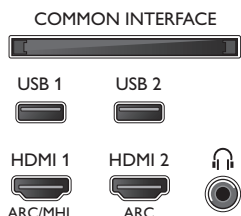

Connections

Side