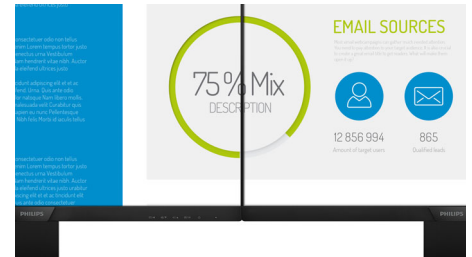

UltraNarrow Border

The new Philips displays feature ultra-narrow borders which allow for minimal distractions and maximum viewing size. Especially suited for multi-display or tiling setup like gaming, graphic design and professional applications, the ultra-narrow border display gives you the feeling of using one large display.