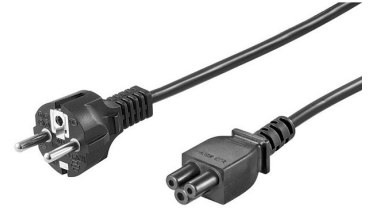

MPN: PE010810S

Power Cord Schuko - C5, 1m

Schuko (CEE 7/7) connection cables are approved for European countries like Germany, France, Austria and many others. This Power cord with IEC-60320-C5, which is also called “Mickey Mouse” enables you to connect your laptop or power supply to a power source.

- Approved for all European Countries

Specifications

Features	Cable length	1 m
	Cable type	H05VV-F
	Conductor material	Copper
	Connector 1	Schuko Power Type E/F
	Connector 1 form factor	Straight
	Connector 1 gender	Male
	Connector 2	C5 coupler
	Connector 2 form factor	Straight
	Connector 2 gender	Female
	Core size	0.75 mm ²
	Jacket material	Polyvinyl chloride (PVC)
	Number of cable cores	3
	Product colour	Black
	RoHS compliance	Yes
	Packaging data	Quantity per pack
Power	Input current	10 A
	Input voltage	250 V
	Maximum current	2.5 A
Vendor information	Brand Name	MicroConnect
	Homepage	https://microconnect.me/
	Warranty	25 Year(s)