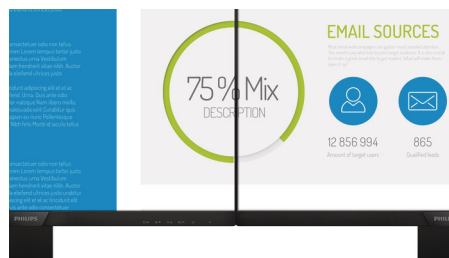

Ultra-narrow Border

The new Philips displays feature ultra-narrow borders which allow for minimal distractions

and maximum viewing size. Especially suited for multi-display or tiling setups like gaming, graphic design and professional applications, the ultra-narrow border display gives you the feeling of using one large display.