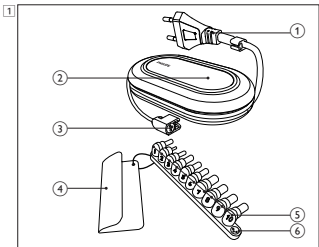

2

1 Overview of the product (Fig. 1)

- ① AC power plug
- ② LED indicator
- ③ Notebook connector cable
- ④ Notebook tips list
- ⑤ Notebook connector tips
- ⑥ Connector tips holder

2 Get started (Fig. 2)

- 1 From the notebook tips list, select the tip that matches your notebook model.
- 2 Connect the connector tip to the notebook connector cable.
- 3 Connect the power adaptor cable to the power socket of your notebook and a AC power socket.
↳ The LED indicator lights up.