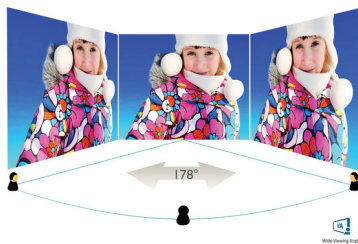

VA display

Philips' VA LED display uses an advanced multi-domain vertical alignment technology that gives you super-high static contrast ratios for extra-vivid and bright images. While standard office applications are handled with ease, it is

especially suitable for photos, web browsing, films, gaming and demanding graphical applications. Its optimised pixel management technology gives you a 178/178-degree extra-wide viewing angle, resulting in crisp images.