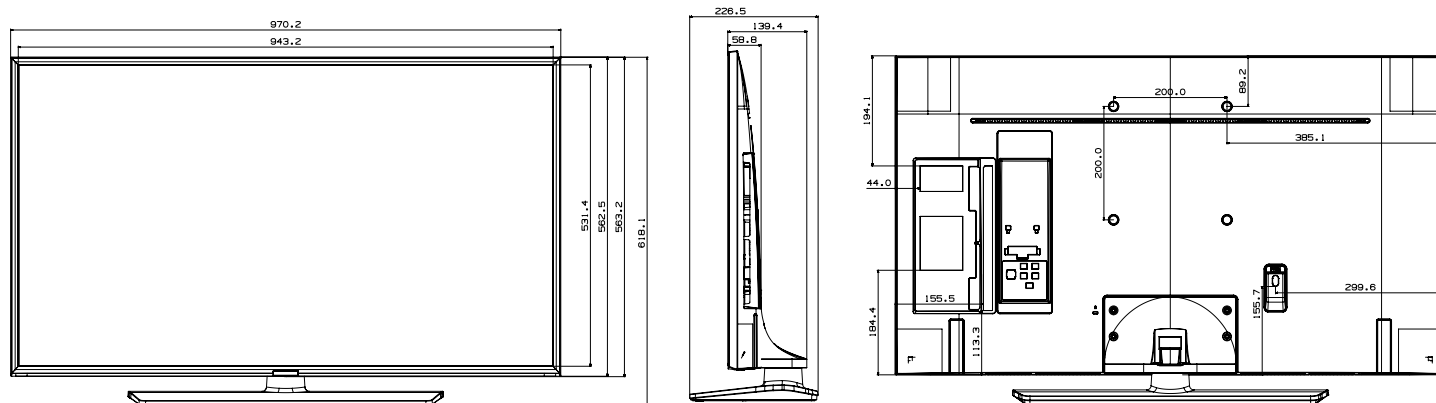

Specifications

HG43EJ670UB

1. 1
2. 2
3. 3
4. 4
5. 5
6. 6
7. 7

HOSPITALITY TV

DATA
8

RJP
9

Manufactured under license from Dolby Laboratories. Dolby, Dolby Audio, and the double-D symbol are trademarks of Dolby Laboratories.

PS BN64-04083F-00

Connectors

1. USB(5V 0.5A)
2. USB (HDD 5V 1A)
3. DIGITAL AUDIO OUT(OPTICAL)
4. HDMI IN3(ARC)
5. HDMI IN2
6. HDMI IN1
7. ANT IN
8. DATA
9. RJP