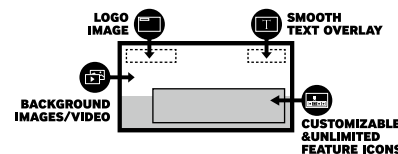

Each Samsung hospitality display includes an intuitive, customizable home menu that streamlines content exchange between hotels and guests. Content managers can easily incorporate images, logos and feature icons specific to guest needs, and which reinforce special offers and hotel branding.