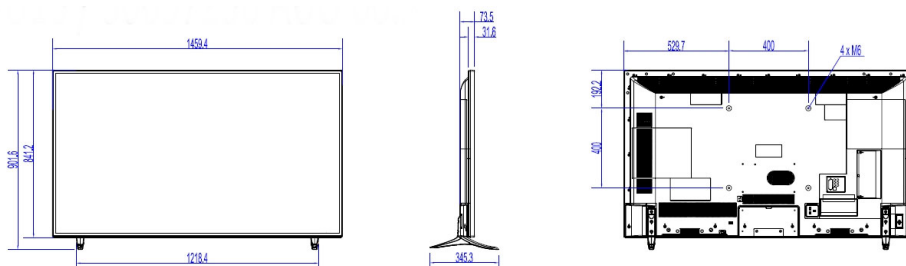

Specifications

Picture/Display

- Display: 4K Ultra HD LED
- Diagonal screen size: 65 inch / 164 cm
- Aspect ratio: 16:9
- Panel resolution: 3840 x 2160p
- Brightness: 350 cd/m²
- Contrast ratio (typical): 4000
- Viewing angle: 178° (H)/178° (V)

Dimensions

- Set dimensions (W x H x D): 1459 x 841 x 73.5 mm
- Set dimensions with stand (W x H x D): 1459 x 902 x 345 mm
- Product weight: 23.5 kg
- Product weight (+stand): 24.1 kg
- VESA wall mount compatible: M6, 400 x 400 mm