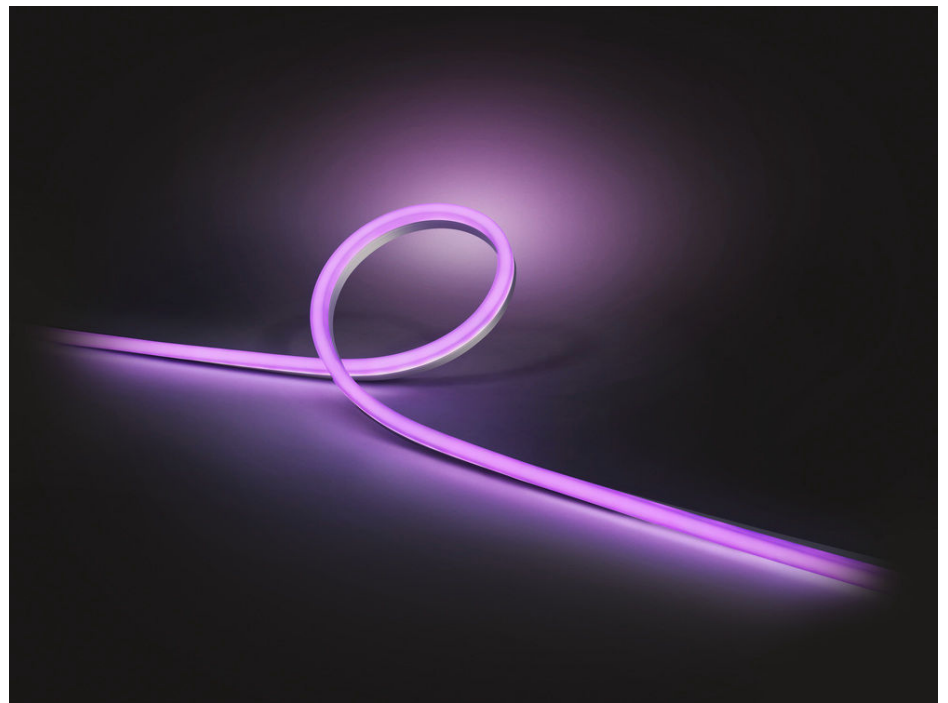

Limitless possibilities

Expand your outdoors with a Philips Hue Lightstrip Outdoor 2-metre strip and bring ambience to places that were previously inaccessible. Flexible in nature and with perfect diffused light, the lightstrip is ideal for direct and indirect use.

Shape light your way

- Uniform light for direct lighting
- Flexible to shape and bend
- Suitable for wet locations

Specially designed for your outdoor spaces

- Set your lights to welcome you home
- Smart control, home and away
- Set timers for your convenience
- Requires a Philips Hue bridge
- Unwind with warm to cool white light
- Special light for special occasions
- Paint your outdoors with 16 million colours
- Power supply and plug included