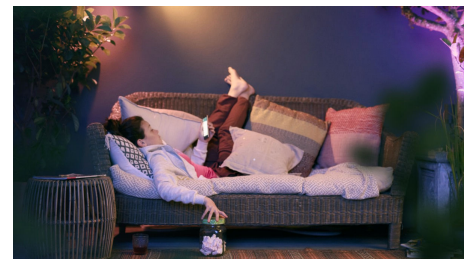

Warm to cool white light

Extend your evenings with Philips Hue outdoor lighting. Set the right ambience on your patio, balcony or porch and relax. From the warm white light of a summer sun, to the ice cool daylight of winter: you can enjoy any shade of white light to fit your mood throughout the year.

Special occasions

Family or friends coming over? Set your outdoor lights to match the occasion. Whether it's a cosy dinner on the balcony, a BBQ on the patio or party in the back garden, you can add a touch of magic to every get-together with Philips Hue. Create colourful scenes or slow-moving dynamic effects to enjoy these special moments to the fullest.