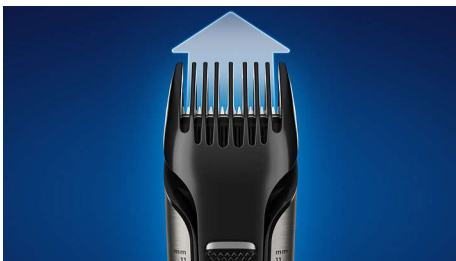

4D contour following and advanced skin protection

The Bodygroom 7000's unique dual-sided design allows you to switch effortlessly between a four-directional shaver and an adjustable-length trimmer. This premium groomer is also showerproof, with 80 minutes of lithium-ion-powered runtime. It's perfect for Manscaping above and below the belt. The rounded blade tips for avoid nicks and cuts.

Showerproof groin and body trimmer
Adjustable comb, 3-11mm Contour following 4D shaver, 80 min cordless use, 1h charge

Highlights

Double grooming heads

Now you can confidently trim and shave everywhere below the neck with just one tool. Use the Philips Bodygroom 7000 full body trimmer and shaver to trim with one single attachment for an even result on your back, shoulders, chest, abs, underarm, arms, groin and legs.

Contour following 4D shaver

Thanks to the 4 directional pivoting head, this adjustable body shaver adapts to every contour of your body giving you our closest shave yet.

Integrated, adjustable trimmer

The integrated trimmer with adjustable comb is designed to offer more power to cut even the thickest hair. Achieve a natural look or closer result thanks to a 5 length adjustable comb with trim lengths ranging from 3mm to 11mm.