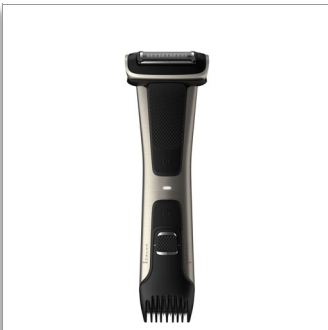

Philips Norelco
Bodygroom Series 7000
Showerproof groin and
body trimmer

Adjustable comb, 3-11mm
Contour following 4D shaver
80 min cordless use, 1h charge

BG7030/49

Precise body grooming, safe even below the belt

4D contour following and advanced skin protection

The Bodygroom 7000's unique dual-sided design allows you to switch effortlessly between a four-directional shaver and an adjustable-length trimmer. This premium groomer is also showerproof, with 80 minutes of lithium-ion-powered runtime. It's perfect for Manscaping above and below the belt. The rounded blade tips for avoid nicks and cuts.

Safely and effectively trims even intimate hair

- LED light shows battery status
- Self sharpening trimmer blades for long lasting performance
- Dual step shaving for even results on different hair

Easy and convenient use

- Ergonomic grip for added grooming control
- 80 minutes cordless use and quick 1-hour charging
- Body groomer built to last with no oil required
- 100% Showerproof body groomer

Safely and effectively trims even intimate hair