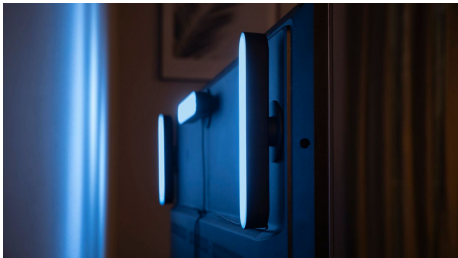

- Full control from a smart device with the Hue bridge

Compact design, full light experience

- Display Hue Play your way
- Decorate with ambient smart lights
- Mount behind your TV
- Create your ambience with warm white to cool daylight
- Amp your entertainment with smart lighting
- Connect 3 Hue Play light bars with 1 plug
- Control it your way

Highlights

Full control with the Hue bridge

Connect your Philips Hue lights with the bridge to unlock the endless possibilities of the system.

Display Hue Play your way

The Philips Hue Play light bar can be mounted to a wall or TV, laid flat on any surface or stood upright. A versatile smart light, it makes the perfect accent piece for any living room, entertainment space or media room.

Mount behind your TV

Mount the Philips Hue Play smart light bar behind your screen using the included clips and double-sided tape to instantly create beautiful backlighting in the colour of your choice.