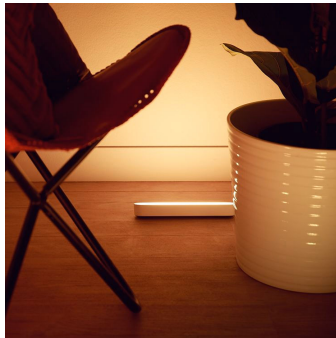

Create your ambience

Set the right ambience for any moment and decorate your home with warm to cool white light. Enjoy different styles throughout the year, whether it's the crisp white light reminding you of a spring breeze, the warm white light of a summer sun or the ice-cool daylight of winter. Connection with the Philips Hue bridge is required for this functionality.