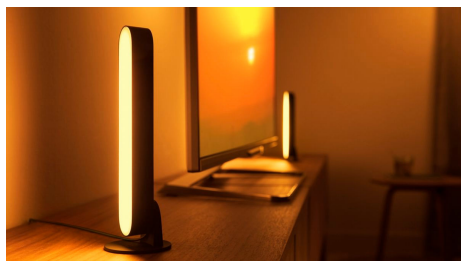

Connect 3 Hue Play light bars

Hue Play won't add to a jumble of wires behind your TV or hog too many outlets. You can connect three Hue Play smart light bars to the same power supply unit, leaving you more than enough room for all your other devices.