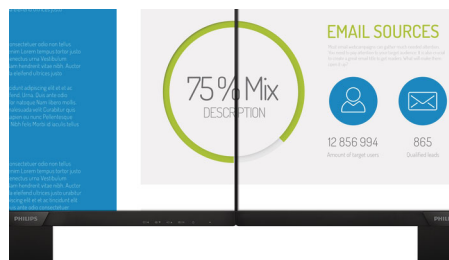

UltraNarrow Border

The new Philips displays feature ultra-narrow borders which allow for minimal distractions

and maximum viewing size. Especially suited for multi-display or tiling setup like gaming, graphic design and professional applications, the ultra-narrow border display gives you the feeling of using one large display.