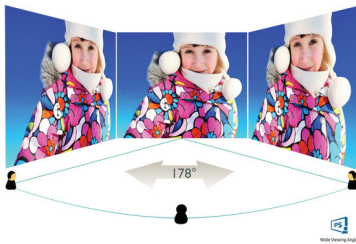

IPS technology

IPS displays use an advanced technology which gives you extra wide viewing angles of 178/178 degree, making it possible to view the display from almost any angle. Unlike standard TN panels, IPS displays gives you remarkably crisp images with vivid colors, making it ideal not only for Photos, movies and web browsing, but also for professional applications which demand color accuracy and consistent brightness at all times.