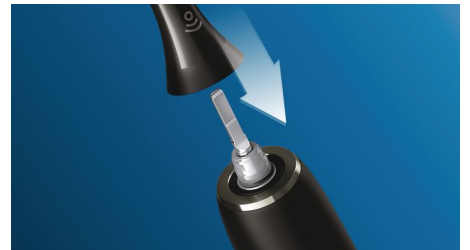

Easy to click-on

Your C3 Premium Plaque Defense brush head fits perfectly with any Philips Sonicare toothbrush handle, except PowerUp Battery and Essence. Simply click on and off for easy replacement and cleaning.