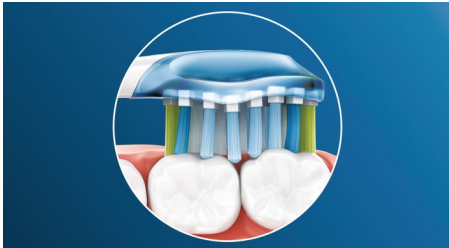

## Say goodbye to plaque

And thanks to its flexible design, it removes up to 10x more plaque from hard-to-reach areas\* for a truly deep clean along the gum line and between teeth.

## Adaptive cleaning technology

You get a personalized clean every time you brush with our adaptive cleaning technology. Soft rubber sides flex to let C3 Premium Plaque Defense adapt to the shape of your teeth and gums, absorbing any excess brushing pressure and enhancing our sonic cleaning power. Bristles can then adjust to the shape of your teeth and gums so you get up to 4x more surface contact than a regular brush head\*\* for deeper cleaning in hard-to-reach areas.