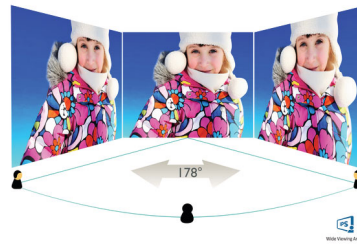

IPS technology

IPS displays use an advanced technology which gives you extra wide viewing angles of 178/178 degree, making it possible to view the display from almost any angle. Unlike standard TN panels, IPS displays gives you remarkably crisp images with vivid colors, making it ideal not only for Photos, movies and web browsing, but also for professional applications which demand color accuracy and consistent brightness at all times.