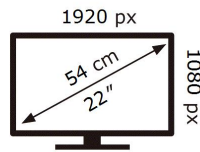

ENERGY

SAMSUNG

S22F350FHU

20 kWh/1000h

2019/2013