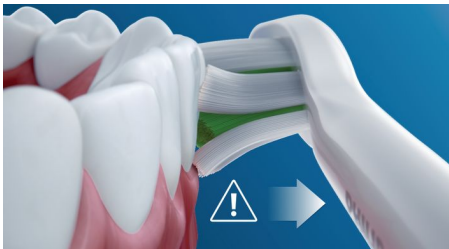

- Whitens teeth in just one week
- Safe and gentle on sensitive areas, orthodontics and dental work

Innovative technology

- Lets you know if you're pressing too hard
- Connects smart brush handle and smart brush heads
- Philips Sonicare's advanced sonic technology

Designed around you

- Always know when to replace your brush heads
- Easy-start programme builds your Philips Sonicare routine
- Encouragement to brush thoroughly

Highlights

Naturally whiter teeth

Click on the W DiamondClean brush head to remove surface stains and reveal a whiter smile. With its densely packed central stain-removal bristles, it's clinically proven to whiten teeth in just one week.

Safe and gentle

You can be sure of a safe brushing experience: our sonic technology is suitable for use with braces, fillings, crowns and veneers, and helps prevent cavities and improve gum health.

Monitor your brushing pressure