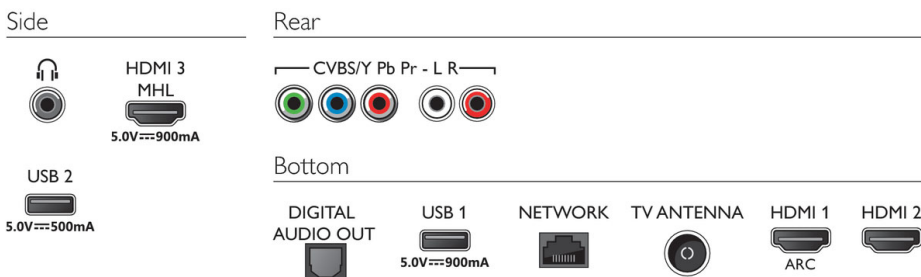

Multimedia Applications

- Video Playback Formats: Containers: AVI, MKV, H264/MPEG-4 AVC, MPEG-1, MPEG-2, MPEG-4, WMV9/VC1, VP9, HEVC
- Subtitles Formats Support: .SMI, .SRT, .SUB, .TXT, .ASS, .SSA
- Music Playback Formats: AAC, MP3, WAV, WMA (v2 up to v9.2), WMA-PRO (v9 and v10)
- Picture Playback Formats: JPEG, BMP, GIF, PNG

Supported Display Resolution

- Computer inputs on HDMI1: up to 4K UHD 3840x 2160 @30Hz
- Computer inputs on HDMI2/3: up to 4K UHD 3840x 2160 @60Hz
- Video inputs on HDMI2/3: up to 4K UHD 3840x 2160 @60Hz
- Video inputs on HDMI1: up to 4K UHD 3840x 2160 @30Hz

Tuner/Reception/Transmission

- Digital TV: DVB-T/T2
- MPEG Support: MPEG2, MPEG4
- Video Playback: PAL, SECAM
- TV Program guide*: 8 day Electronic Program Guide

Power

- Mains power: 110 - 240 V 50/60Hz
- Ambient temperature: 5 °C to 35 °C
- Power Saving Features: Auto switch-off timer

Dimensions

- Box dimensions (W x H x D): 1600 x 995 x 185 mm
- Set dimensions (W x H x D): 1462.3 x 852.3 x 87.5 mm
- Set dimensions with stand (W x H x D): 1462.3 x 884.1 x 295.7 mm
- VESA wall mount compatible: 400 x 200 mm
- Product weight: 24.45 kg
- Product weight (+stand): 25.1 kg
- Weight incl. Packaging: 32.0 kg

Accessories

- Included accessories: Remote Control, 2 x AAA Batteries, Power cord, Quick start guide, Legal and safety brochure, Table top stand

Connections

Issue date 2018-09-13

Version: 3.0.1

12 NC: 8670 001 56574
EAN: 87 18863 01770 8

© 2018 Koninklijke Philips N.V.
All Rights reserved.

Specifications are subject to change without notice.
Trademarks are the property of Koninklijke Philips N.V.
or their respective owners.

www.philips.com