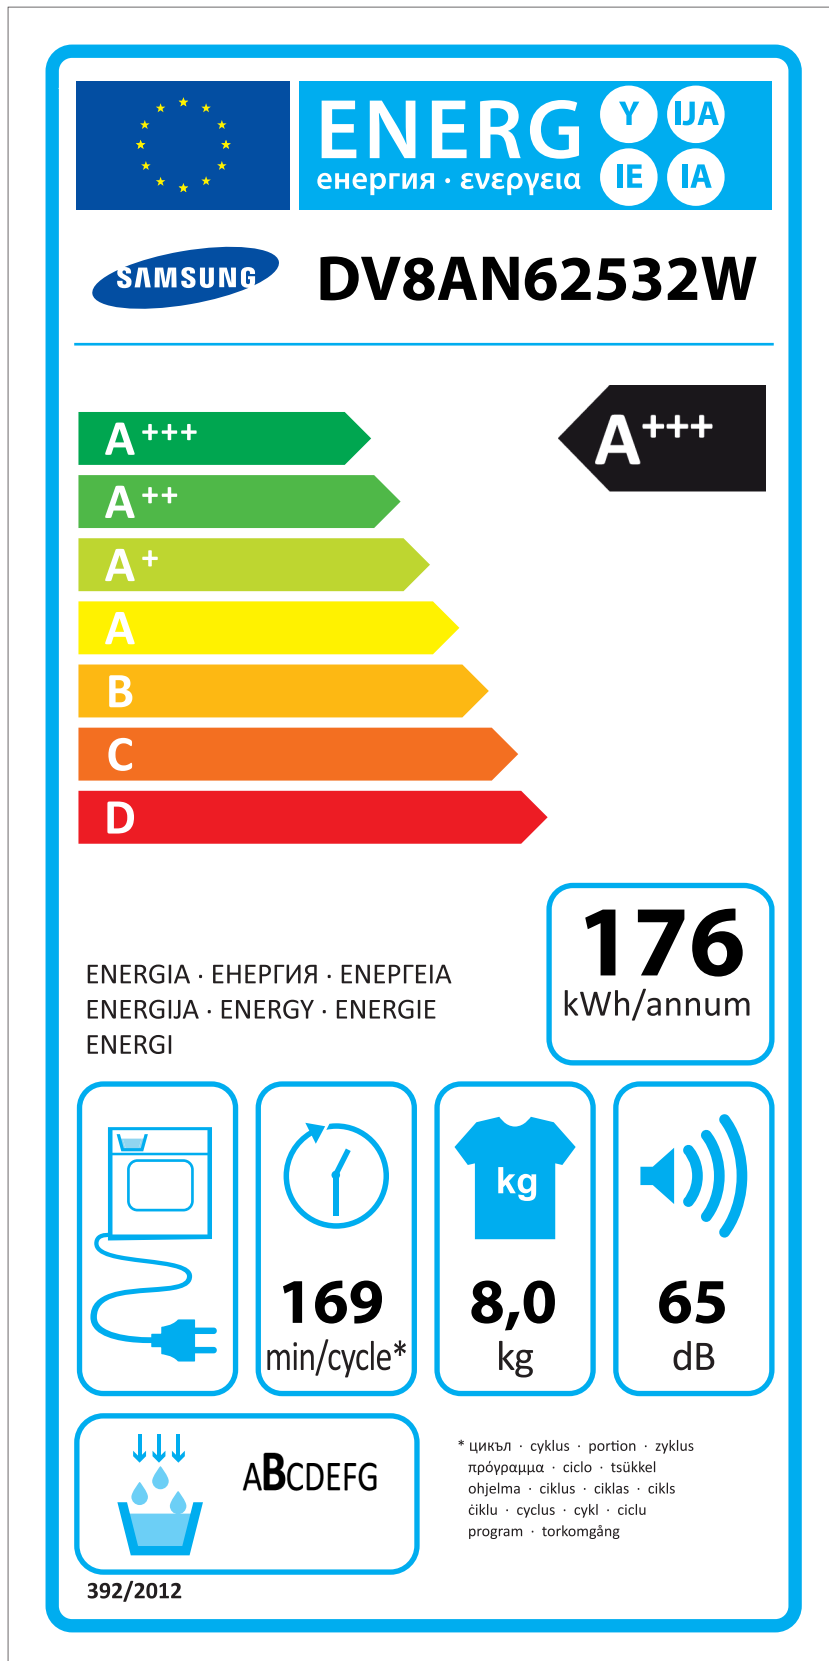

# ERP LABEL ENERGY (DRYER CONDENSER TYPE)

CODE : DC68-03225C  
Size : 110 x 220 (mm)  
Material : ART