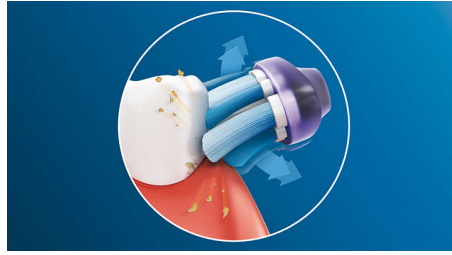

Highlights

Focus on gum health

With the Philips Sonicare Premium Gum Care brush head, even the deepest clean is gentle. As your toothbrush moves along the gum line, Premium Gum Care's flexible sides and bristles absorb any excess pressure so your gums are protected, even if you brush too hard. Bristles work hard to remove plaque and bacteria along the gum line helping to improve gum health. Thanks to this brush head's curved design, you can be sure of maximized bristle contact.

Adaptive cleaning technology

You get a personalized clean every time you brush with our adaptive cleaning technology. Soft rubber sides flex to let Premium Gum Care adapt to the shape of your teeth and gums, absorbing any excess brushing pressure and enhancing our sonic cleaning power. Bristles can then adjust to the shape of your teeth and gums so you get up to 2x more surface contact than a regular brush head** for deeper cleaning even in hard-to-reach areas.

Say goodbye to plaque

Thanks to its flexible design, Premium Gum Care removes up to 10x more plaque than a manual toothbrush. It moves to enhance our unique Philips Sonicare cleaning technology so that however you brush, you get an exceptional clean you can see and feel.

Philips Sonicare technology

Philips Sonicare's advanced sonic technology pulses water between teeth, and its brush strokes break up plaque and sweep it away for an exceptional daily clean.

Brush head replacement cues