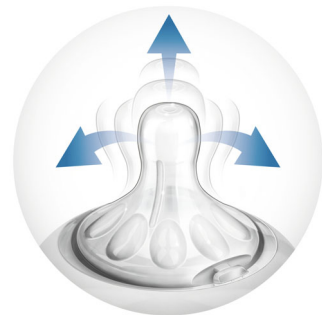

Unique comfort petals

Petals inside the nipple increase softness and flexibility without nipple collapse. Your baby will enjoy a more comfortable and contented feed.

Specifications

Country of origin

- Indonesia

Material

- Bottle: Polypropylene, BPA free*
- Nipple: BPA free*, Silicone

What is included

- Baby Bottle: 3 pcs

Bottle

- Material: BPA free*
- Capacity: 9oz/260ml

Design

- Bottle design: Ergonomic shape, Wide neck

Ease of use

- Ease of use: Easy to assemble, Easy to clean, Easy to hold, Dishwasher & microwave safe

Development stages

- Stages: 0-12 months

Functions

- Latch on: Easy combine breast and bottle
- Nipple: Unique comfort petals, Advanced anti-colic system, Extra soft and flexible nipple, Natural latch on

Issue date 2018-02-23

Version: 1.1.1

© 2018 Koninklijke Philips N.V.
All Rights reserved.

Specifications are subject to change without notice.
Trademarks are the property of Koninklijke Philips N.V.
or their respective owners.

www.philips.com

* 0% BPA, following EU regulation 10/2011