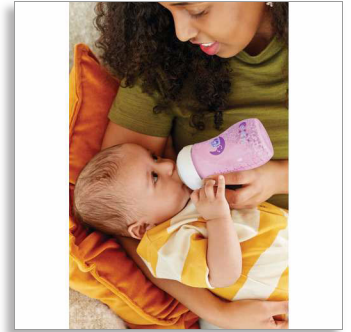

Philips Avent
Baby bottle

3 Natural bottles

9oz/260ml
Slow flow nipple
Natural nipple shape

SCF644/32

The most natural way to bottle feed

Easy to combine with breastfeeding

Our new bottle helps to make bottle feeding more natural for your baby and you. The nipple features an innovative petal design for natural latch on similar to the breast, making it easy for your baby to combine breast and bottle feeding.

Easy to combine breast and bottle feeding

- Natural latch on due to the wide breast shaped nipple
- This bottle is BPA free*
- Trusted by moms since 1984

A more comfortable and contented feed for baby

- Unique Petals for a soft, flexible nipple without collapse

Vents air away from your baby's tummy

- Advanced anti-colic system with innovative twin valve

Easy to hold and grip in any direction

- Ergonomic shape for maximum comfort
- Simple to use and clean, quick and easy assembly

asimpleswitch.com

PHILIPS
AVENT

Highlights

Natural latch on

The wide breast shaped nipple promotes natural latch on similar to the breast, making it easy for your baby to combine breast and bottle feeding.