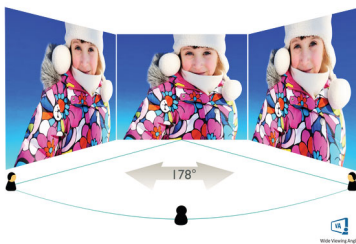

VA display

Philips VA LED display uses an advanced multi-domain vertical alignment technology which gives you super-high static contrast ratios for extra vivid and bright images. While standard office applications are handled with ease, it is especially suitable for photos, web-browsing,

movies, gaming, and demanding graphical applications. It's optimized pixel management technology gives you 178/178 degree extra wide viewing angle, resulting in crisp images.

Crystalclear images

These latest Philips screens deliver Crystalclear, Quad HD 2560x1440 or 2560x1080 pixel images. Utilizing high performance panels with high density pixel count, enabled by high bandwidth sources like Displayport, HDMI, Dual link DVI, these new displays will make your images and graphics come alive. Whether you are demanding professional requiring extremely detailed information for CAD-CAM solutions, using 3D graphic applications or a financial wizard working on huge spreadsheets, Philips displays will give you Crystalclear images.