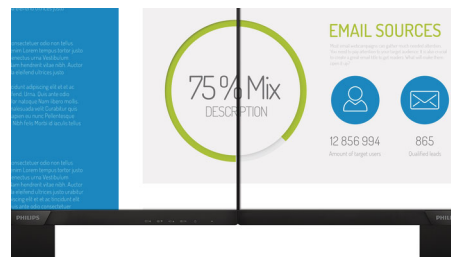

UltraNarrow Border

The new Philips displays feature ultra-narrow borders which allow for minimal distractions

and maximum viewing size. Especially suited for multi-display or tiling setup like gaming, graphic design and professional applications, the ultra-narrow border display gives you the feeling of using one large display.