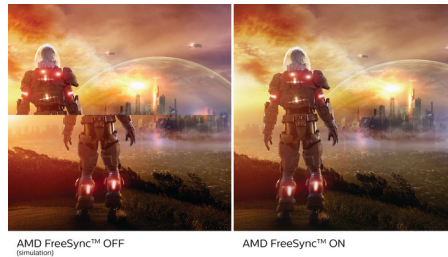

Ultra-smooth gaming

Gaming shouldn't be a choice between choppy gameplay or broken frames. With the new Philips monitor it doesn't have to be. Get fluid, artifact-free performance at virtually any framerate with AMD FreeSync™ technology, smooth quick refresh and ultra-fast response time.

27E9QHSB/69