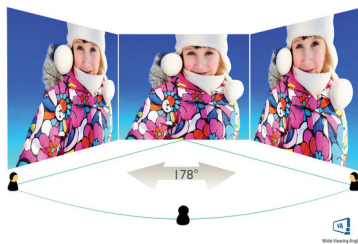

VA display

Philips VA LED display uses an advanced multi-domain vertical alignment technology which gives you super-high static contrast ratios for extra vivid and bright images. While standard office applications are handled with ease, it is

especially suitable for photos, web-browsing, movies, gaming, and demanding graphical applications. It's optimized pixel management technology gives you 178/178 degree extra wide viewing angle, resulting in crisp images.