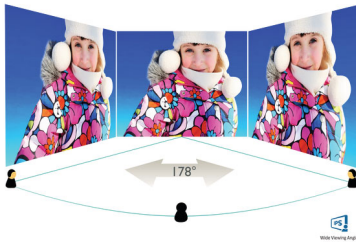

IPS technology

IPS displays use an advanced technology which gives you extra wide viewing angles of 178/178 degree, making it possible to view the display from almost any angle. Unlike standard TN panels, IPS displays gives you remarkably crisp images with vivid colors, making it ideal not only for Photos, movies and web browsing, but also for professional applications which demand color accuracy and consistent brightness at all times.